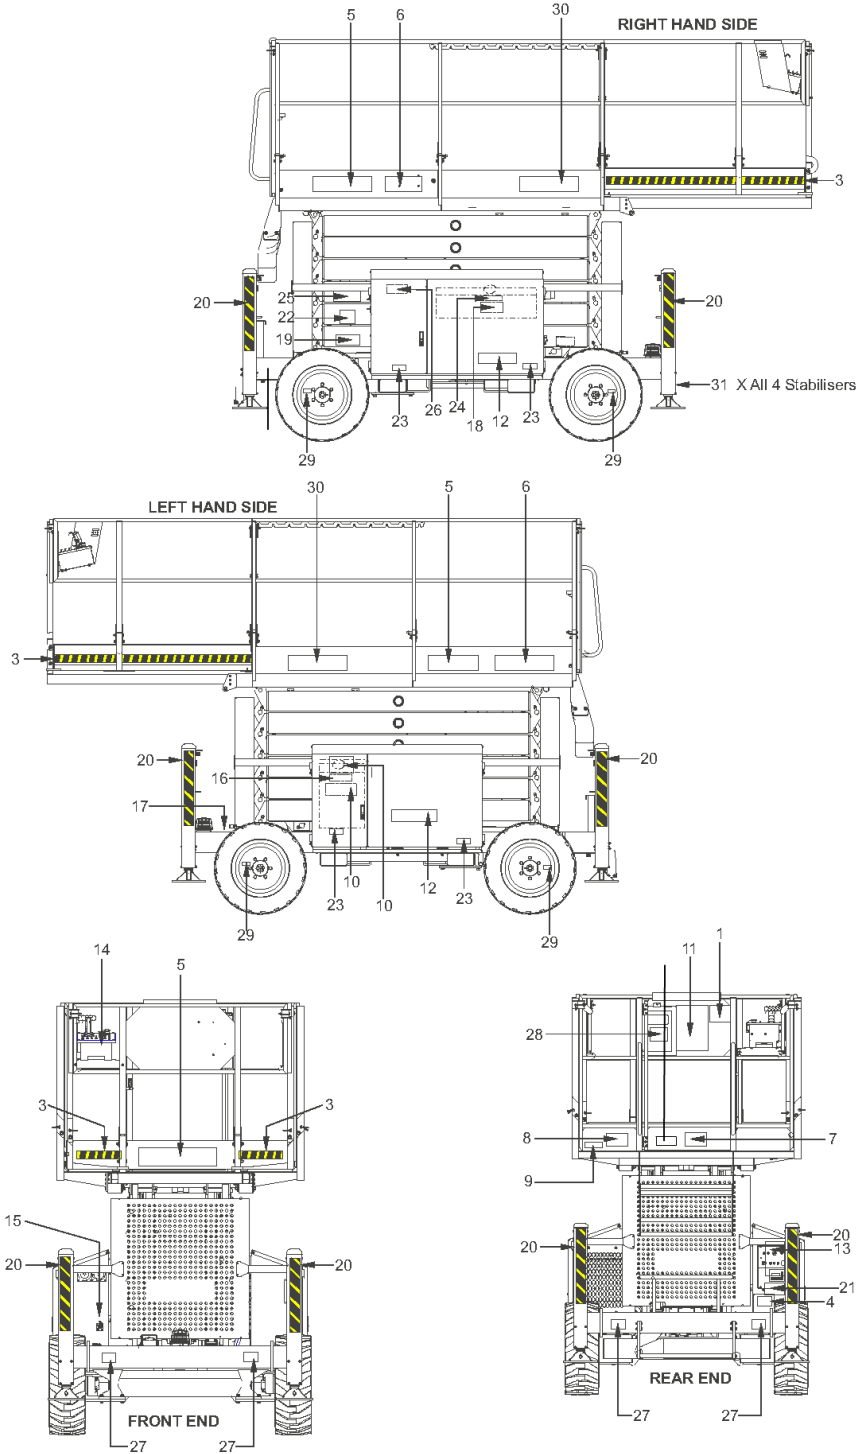

REPAIR PARTS

アイテム	部品番号	名前	数量	UOM
1	1843	Decal, Warning NZ Only	1	EA
3	96924 9	Decal, Warning Stripes Yellow/Black	4m	EA
4	12833 4	Serial Number Plate, NZ/AUS Machines	1	EA
Not Shown	12833 4	Serial Number Plate, NZ/AUS Machines	1	EA
Not Shown	12833 4	Serial Number Plate, NZ/AUS Machines	1	EA
5	511099 000	Decal, Snorkel	3	EA
6	13903 14	Decal, S2770RT	2	EA
Not Shown	13903 15	Decal, S3370RT	2	EA
Not Shown	13903 10	Decal, S3970RT	2	EA
7	11346 1	Decal, Rated Load S2770RT & S2770RTE	1	EA
Not Shown	12699	Decal, Rated Load S3370RT & S3370RTE	1	EA
Not Shown	12699 4	Decal, Rated Load S3970RT & S3970RTE	1	EA
8	0073298	Decal, Foam Tyres	1	EA
9	451986	Decal, Interlocks	1	EA
10	476706	Decal, Explosive Fumes (Outside Cabinet Door & Fuel Tank)	2	EA
11	12574	Decal, Danger With Alarm	1	EA
12	511101 000	Decal, Snorkel	2	EA
13	13839 01	Decal, Lower Control Box	1	EA
Not Shown	13839 02	Decal Lower Control Box		EA
14	13838 01	Decal, Upper Control Box	1	EA
Not Shown	13838 02	Control Box Decal	1	EA
15	0102006	Decal Battery Disconnect	1	EA
16	60572 6	Decal, Diesel Fuel (On Fuel Tank)	1	EA