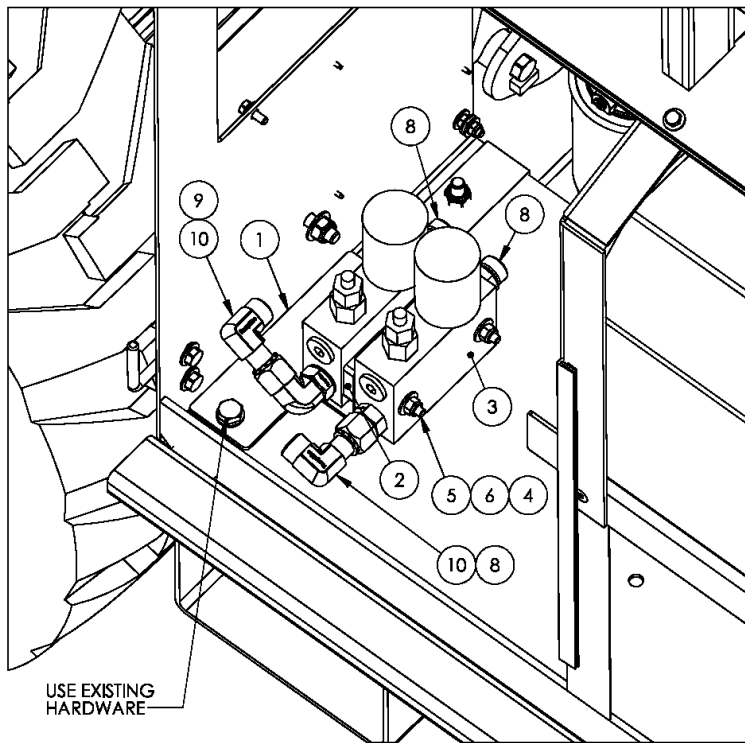

アイテム	部品番号	名前	数量	UOM
30	13525 05	Washer, M5	4	EA
31	13553 05	Fuse, Blade 5A Tan	1	EA
32	13553 20	Fuse, Blade 20A Yellow	1	EA
33	13553 40	FUSE 40A	1	EA
34	13805 10	Battery Tray	1	EA
35	13805 20	Lid Battery Box	1	EA
36	13805 30	Wrap Panel Battery Box	1	EA
37	13805 40	Panel Battery Box Rear	1	EA
38	13805 50	Battery "J" Bolt	4	EA
39	13805 51	Battery Holden Down Angle	2	EA
40	13805 60	Crush Spacer	4	EA
41	13805 70	Battery Box Component Panel	1	EA
42	13807 20	Busbar, Switch to Fuse	1	EA
43	13807 30	Busbar, Fuse to Contactor	1	EA
44	13826	Fuse Block Blade Fuse x 4	1	EA
45	13827 04	Busbar, Battery Positive to Battery Negative	3	EA
46	13859	Extn Rod Bleed Down	1	EA
47	14052	Contactor 12V Sealed	1	EA
48	057727 000	TWIST SCREW FASTNER	2	EA
49	300840	Lock Out Lever Assembly	1	EA
50	446086	Fuse Block	1	EA
51	500052 000	GRAB HANDLE	1	EA
52	510234 000	Convertor 24V DC to 12V DC	1	EA
53	514404 000	BEACON WITH GUARD ANBER FLASHING	1	EA
54	1450029	BATTERY CHARGER	1	EA
55	3069521	INLET FLANGE	1	EA
56	PCA015 1000	Rubber Channel Section	1	EA

OPTIONS

IF MACHINE IS NOT EQUIPPED WITH
(6019400) REFER TO TCB17.020