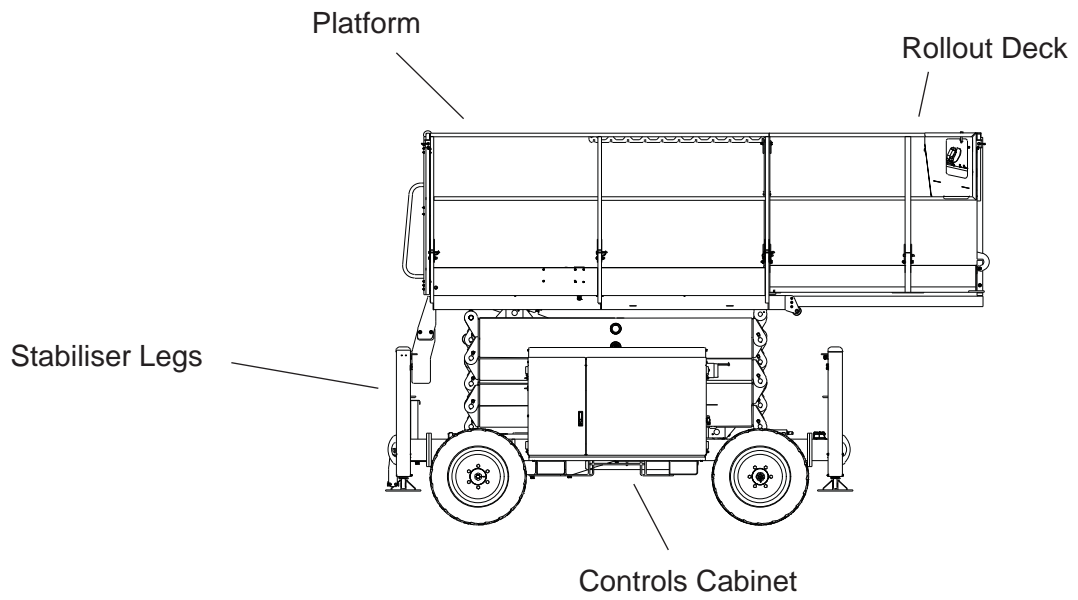

Component Identification