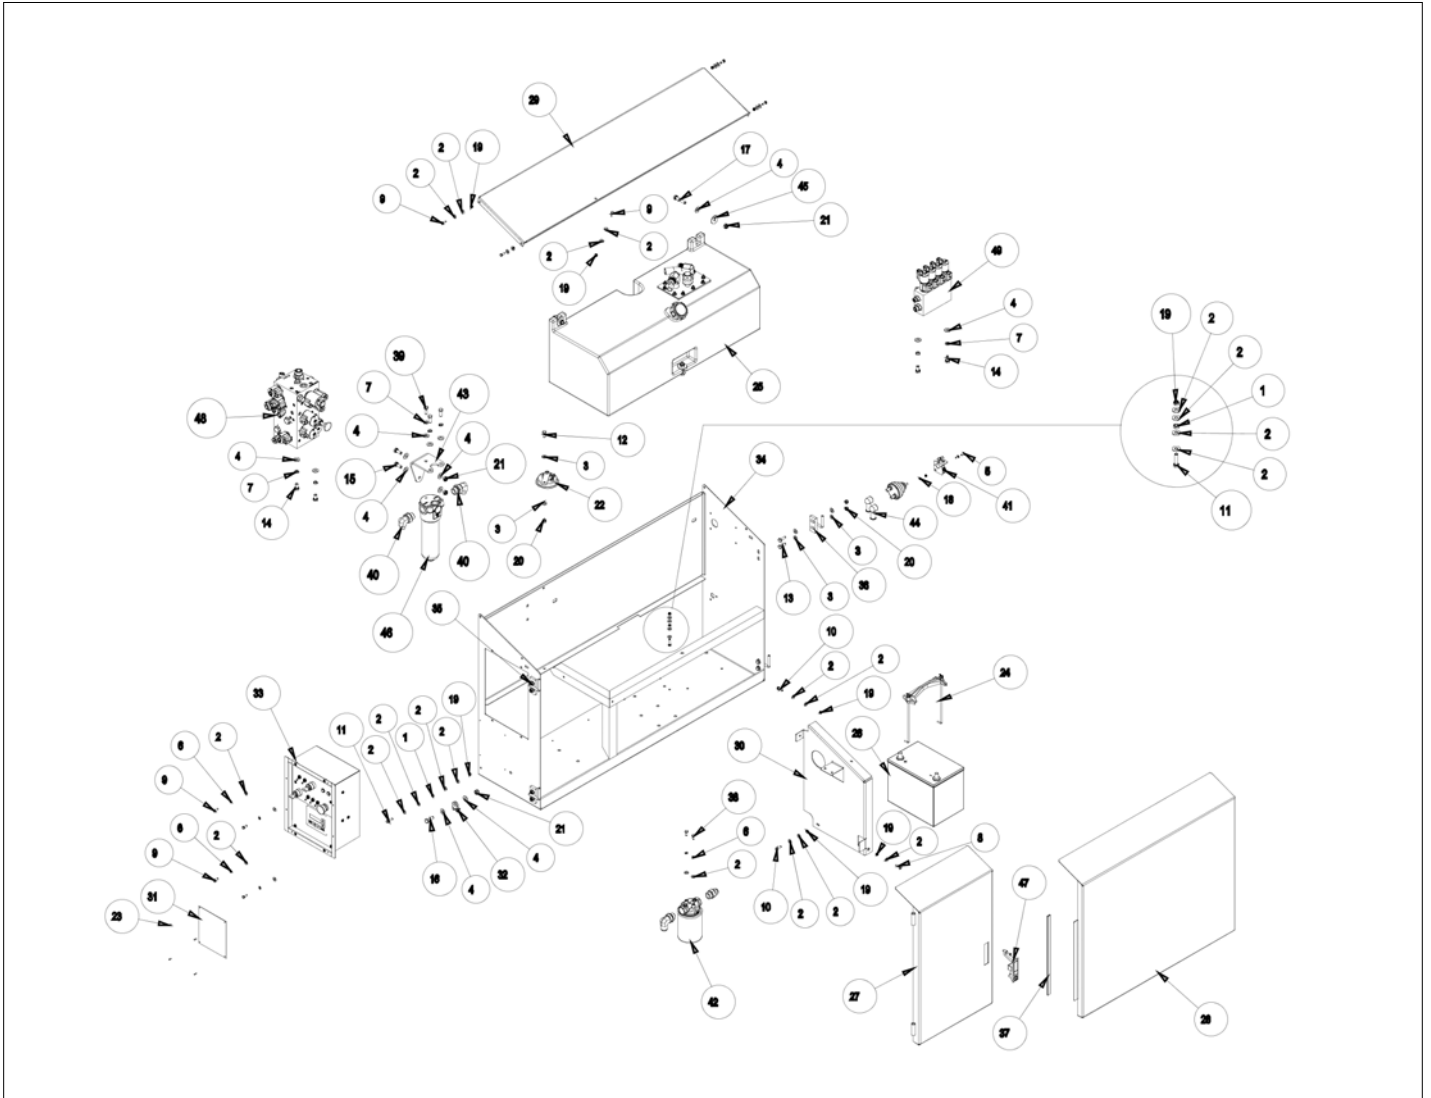

REPAIR PARTS

アイテム	部品番号	名前	数量	UOM
1	3602 06	Metric Hex Nut	2	EA
2	3603 06	Plain Washer	29	EA
3	3603 08	Plain Washer	18	EA
4	3603 10	Plain Washer	16	EA
5	3604 05012	Pan Head Screw	2	EA
6	3605 06	Spring Washer	6	EA
7	3605 10	Spring Washer	7	EA
8	3606 06025	Countersunk Socket Head Screw	1	EA
9	3610 06016	Metric Bolt	9	EA
10	3610 06020	Metric Bolt	2	EA
11	3610 06025	Metric Bolt	2	EA
12	3610 08020	Metric Bolt	1	EA
13	3610 08025	Metric Bolt	8	EA
14	3610 10020	Metric Bolt	4	EA
15	3610 10025	Metric Bolt	2	EA
16	3610 10030	Metric Bolt	1	EA
17	3610 10050	Metric Bolt	3	EA
18	3611 05	Metric Nyloc Nut	2	EA
19	3611 06	Metric Nyloc Nut	10	EA
20	3611 08	Metric Nylock Nut	9	EA
21	3611 10	Metric Nyloc Nut	6	EA
22	4381	Horn	1	EA
23	8974	Screw, Hammer Drive	4	EA
24	10268 1	Battery Bracket HA 8023	1	EA
25	11558	Hydraulic Tank Assembly	1	EA
26	11596	Battery 12V BVS 70	1	EA
27	11679	Cabinet Door Small	1	EA
28	11680	Cabinet Door Large	1	EA
29	12716 13	Cabinet Top Plate	1	EA