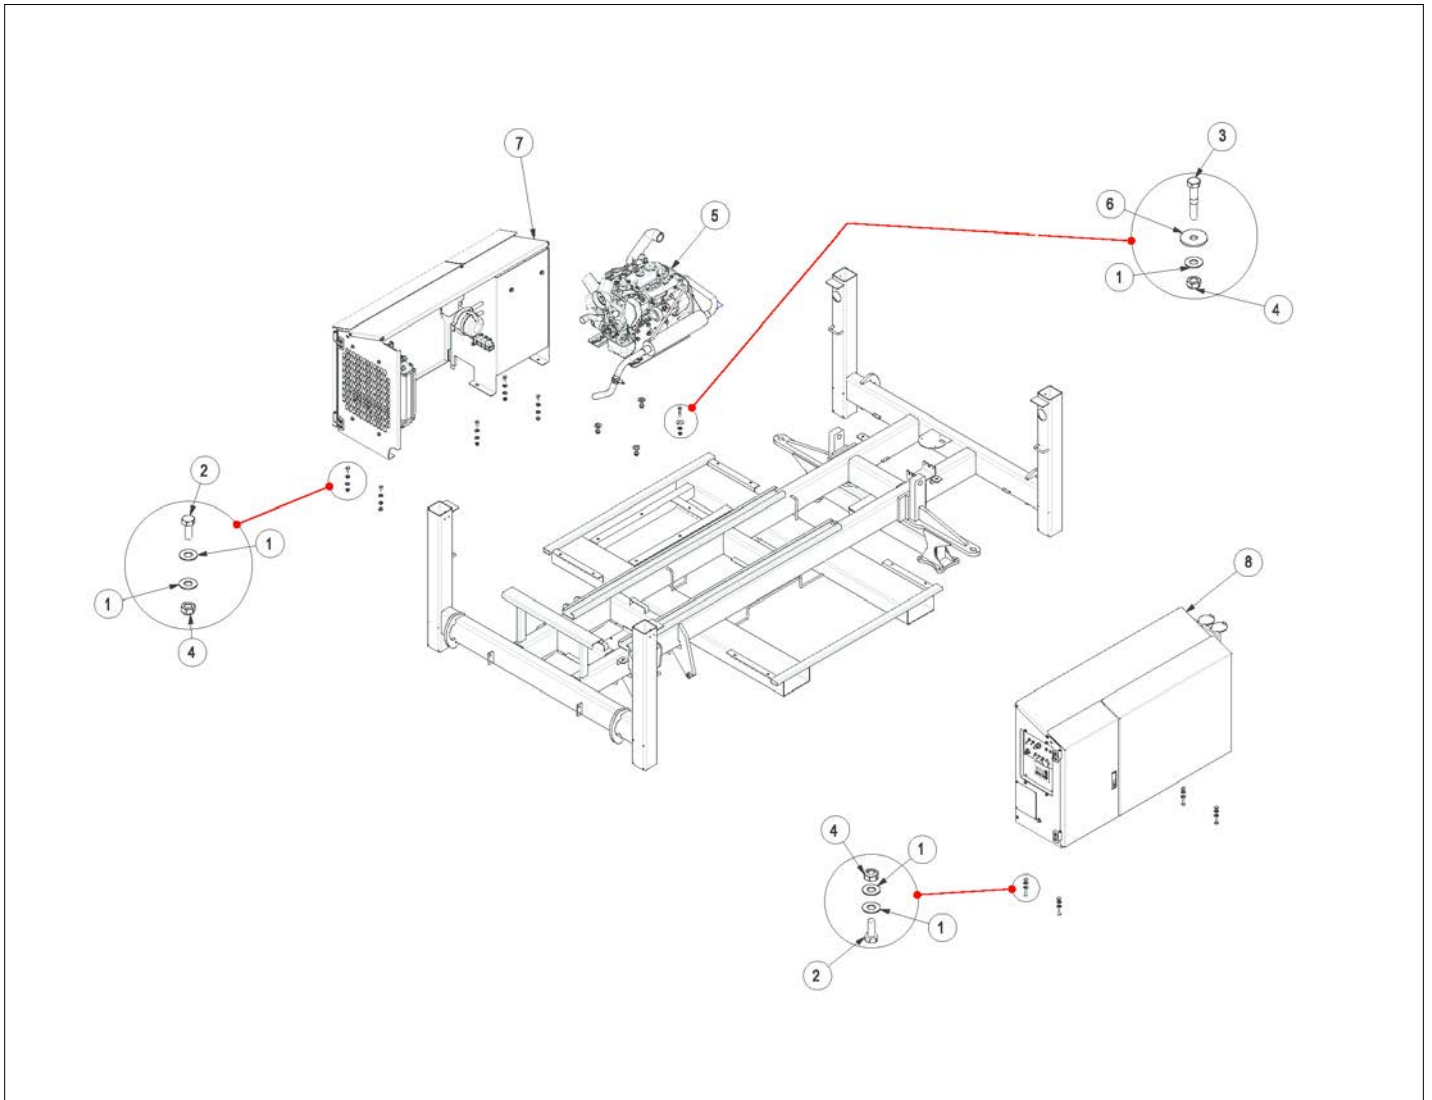

REPAIR PARTS

アイテム	部品番号	名前	数量	UOM
1	3603 10	Plain Washer	22	EA
2	3610 10025	Metric Bolt	9	EA
3	3610 10055	Metric Bolt	3	EA
4	3611 10	Metric Nyloc Nut	13	EA
5	14005	KUBOTA D902 T3 ENGINE ASSEMBLY	1	EA
6	5560179	Flat Washer Special	4	EA
7	12938A	Engine Cabinet Assembly	1	EA
8	13864A	Hydraulic Cabinet Assembly	1	EA