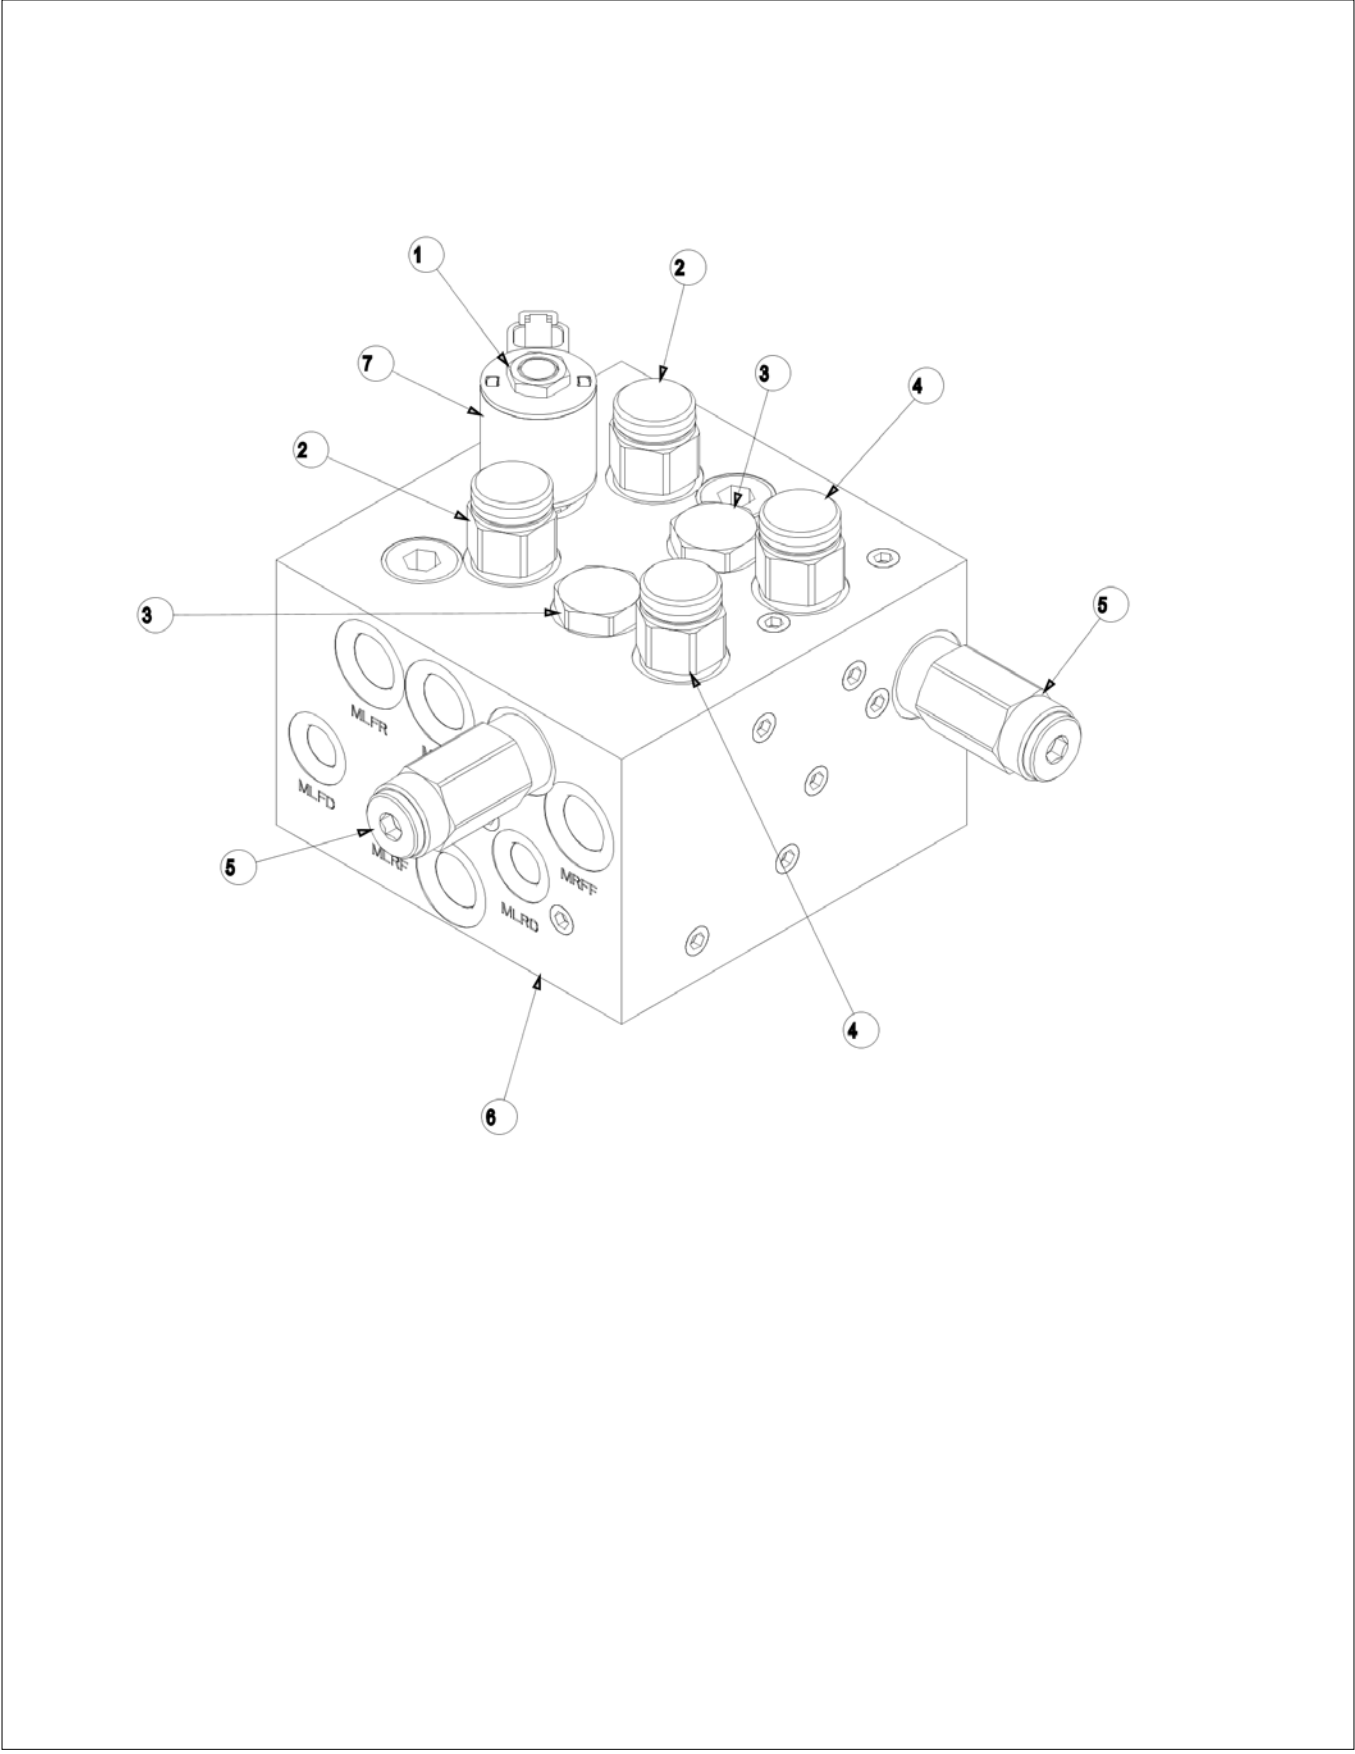

HYDRAULICS

アイテム	部品番号	名前	数量	UOM
1	12567 11	Cartridge, Solenoid Spool, 3 Way	1	EA
2	12569 2	Cartridge, Piloted, 2 Way, Spool, NO	2	EA
3	12569 3	Cartridge, Flow Divider/Combiner	2	EA
4	12569 5	Cartridge, Piloted, 2 Way, Spool, NC	2	EA
5	12569 6	Cartridge, Relief, Pilot Operated	2	EA
6	13162	Manifold Black 4WD	1	EA
7	6019180	Coil 08 12V Deutsch DT Connector	1	EA