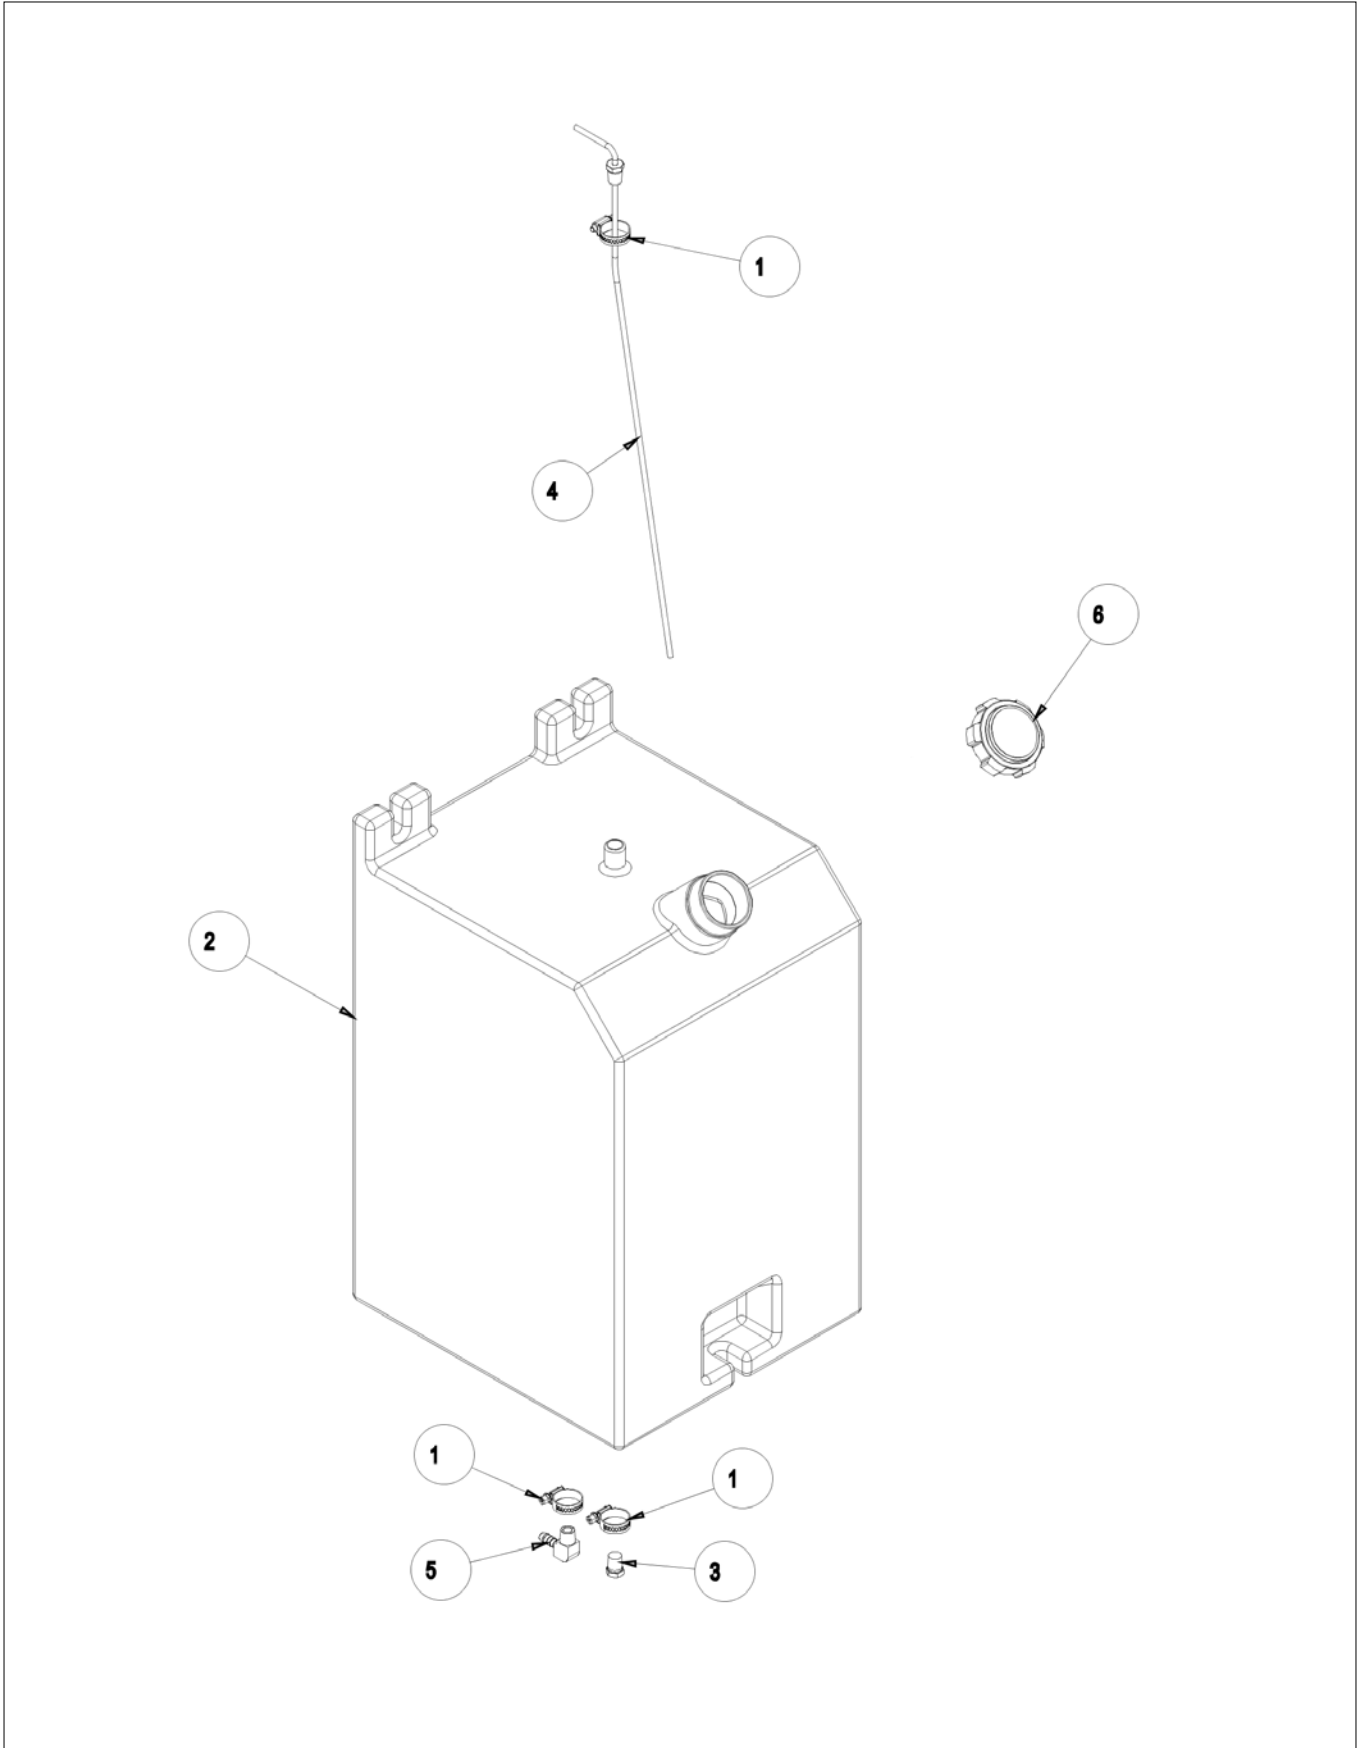

REPAIR PARTS

アイテム	部品番号	名前	数量	UOM
0	13106 1A	Diesel Fuel Tank Assembly	1	EA
1	3618 11	Hose Clamp 11 25mm ZP	3	EA
2	13106	Tank Plastic 49L	1	EA
3	13108 04	Plug 1/4 NPTM	2	EA
4	13109	Fuel Return Weld	1	EA
5	967309	Male Elbow 5/16" x 1/4" BSPT	1	EA
6	605256	Cap, Vented	1	EA