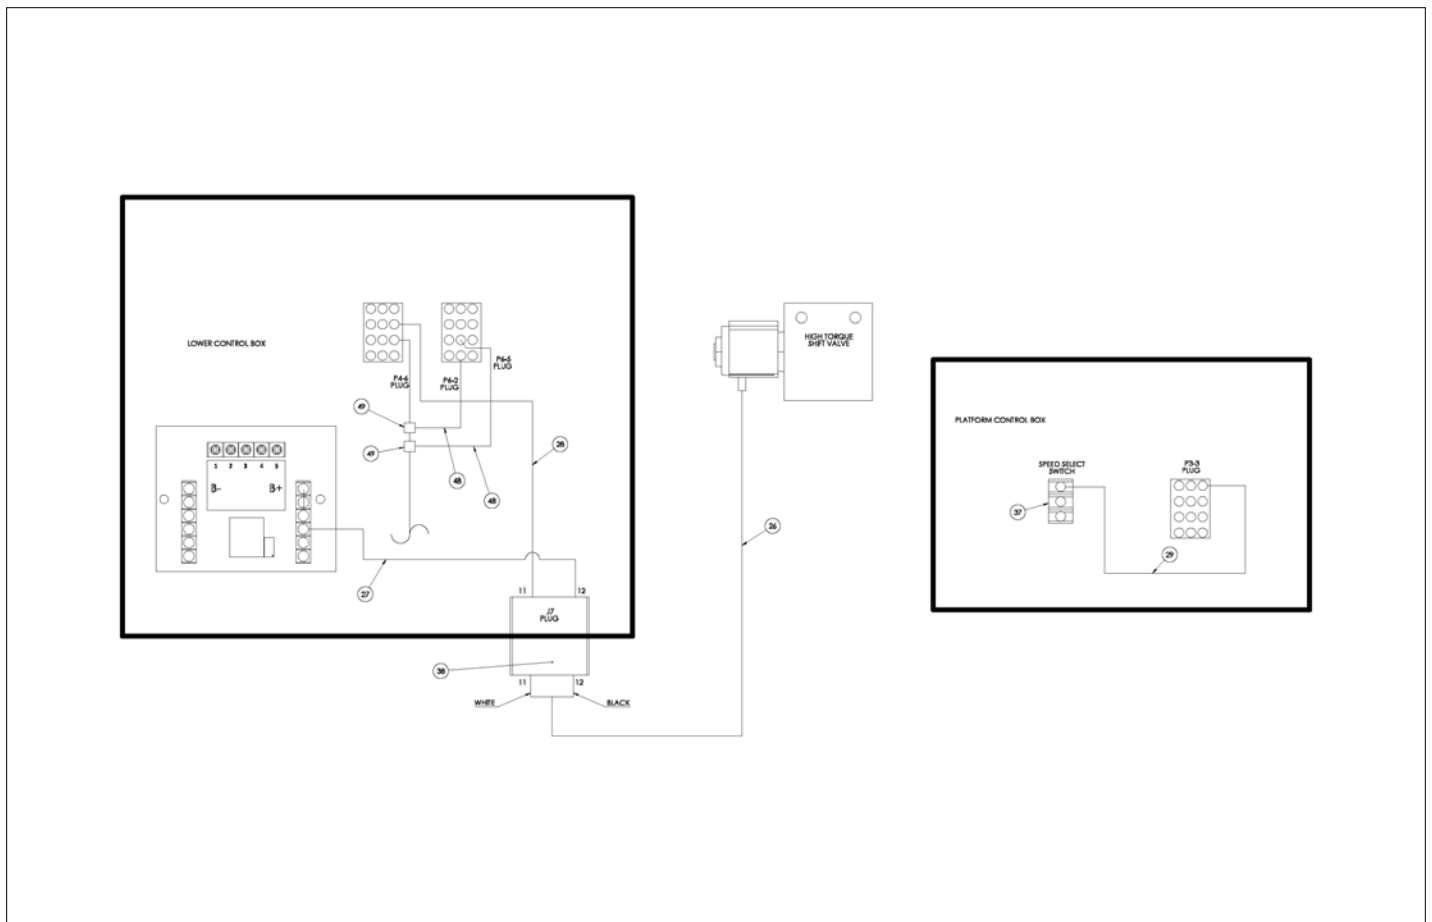

アイテム	部品番号	名前	数量	UOM
Not Shown	6010472	VALVECART 3 WAY VALVE	1	EA
Not Shown	3040473	HARNESS AND COIL 12VDC SIZE 8#8 32 STUD	1	EA
24	056058 055	Bolt, HexBolt DIN931 M6 x 55mm	1	EA
25	5563041	BLT BTNHD .50 13 3.00	1	EA
26	1442116	HARNESS, HITRQ SHIFT	1	EA
27	1442117	WIRE ASSY, 12L, BLK	1	EA
28	1442118	WIRE ASSY, 20L WHT	1	EA
29	1442119	WIRE ASSY, AMP TO RNG, WHT	1	EA
30	104769 000	FTG, 4MORFF X 4MORFF X 4MORFF UTEE	1	EA
31	104770 017	HOSE 4 ORFF STR 4 ORFF STR 300	4	EA
32	106925 033	4 ORFF STR 4 ORFF STR 3000PSI	2	EA
33	104770 010	HOSE 4 ORFF STR 4 ORFF STR 300	1	EA
34	5093012	CLP CUSH 1.75 VINYL COATED	2	EA
35	056059 065	BLT HEXSETSCREW SIN933 M8 X 65MM 8.8 ZP	2	EA
36	056066 008	NUT NYLOCKNUT DIN985 M8 8.0 ZP	2	EA
37	239326	SW TGL SPDT ON OFF ON	1	EA
38	3049814	LOCK WEDGE 12 PIN DEUTSCH PLUG	1	EA
39	100432 004	Hyd Fitting Straight ORFS(04) SAE(06)	1	EA
40	6019421	ASSY 4WD MANIFOLD	1	EA
41	100434 002	FITTING 4MORFF X 4MORB 90 °	1	EA
42	1442215	FTG, 90 °, 4MORFF X 4MORB, PARKER 4 C5OLO	1	EA
43	0260070	O Ring	2	EA