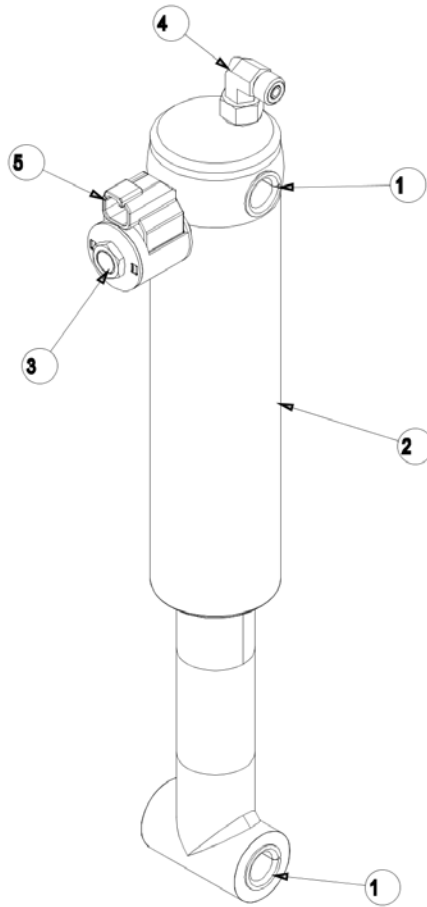

HYDRAULICS

アイテム	部品番号	名前	数量	UOM
0	11642A	Axle Cylinder Assembly	1	EA
1	3626 3	Flanged permaglride bush	4	EA
2	11642	Axle cylinder (see NOTE below)	1	EA
3	12835 1	Cartridge, Solenoid Poppet, 2 Way, NC	1	EA
4	100434 004	Hyd Fitting 90 Elbow ORFS(04) SAE(06)	1	EA
5	6019180	Coil 08 12V Deutsch DT Connector	1	EA
*	11642K	Seal kit for (Victor)	1	EA
*	11642K PB	Seal kit for (PB Machine Tech)	1	EA
*	11642K UH	Seal kit for (United Hydraulics)	1	EA