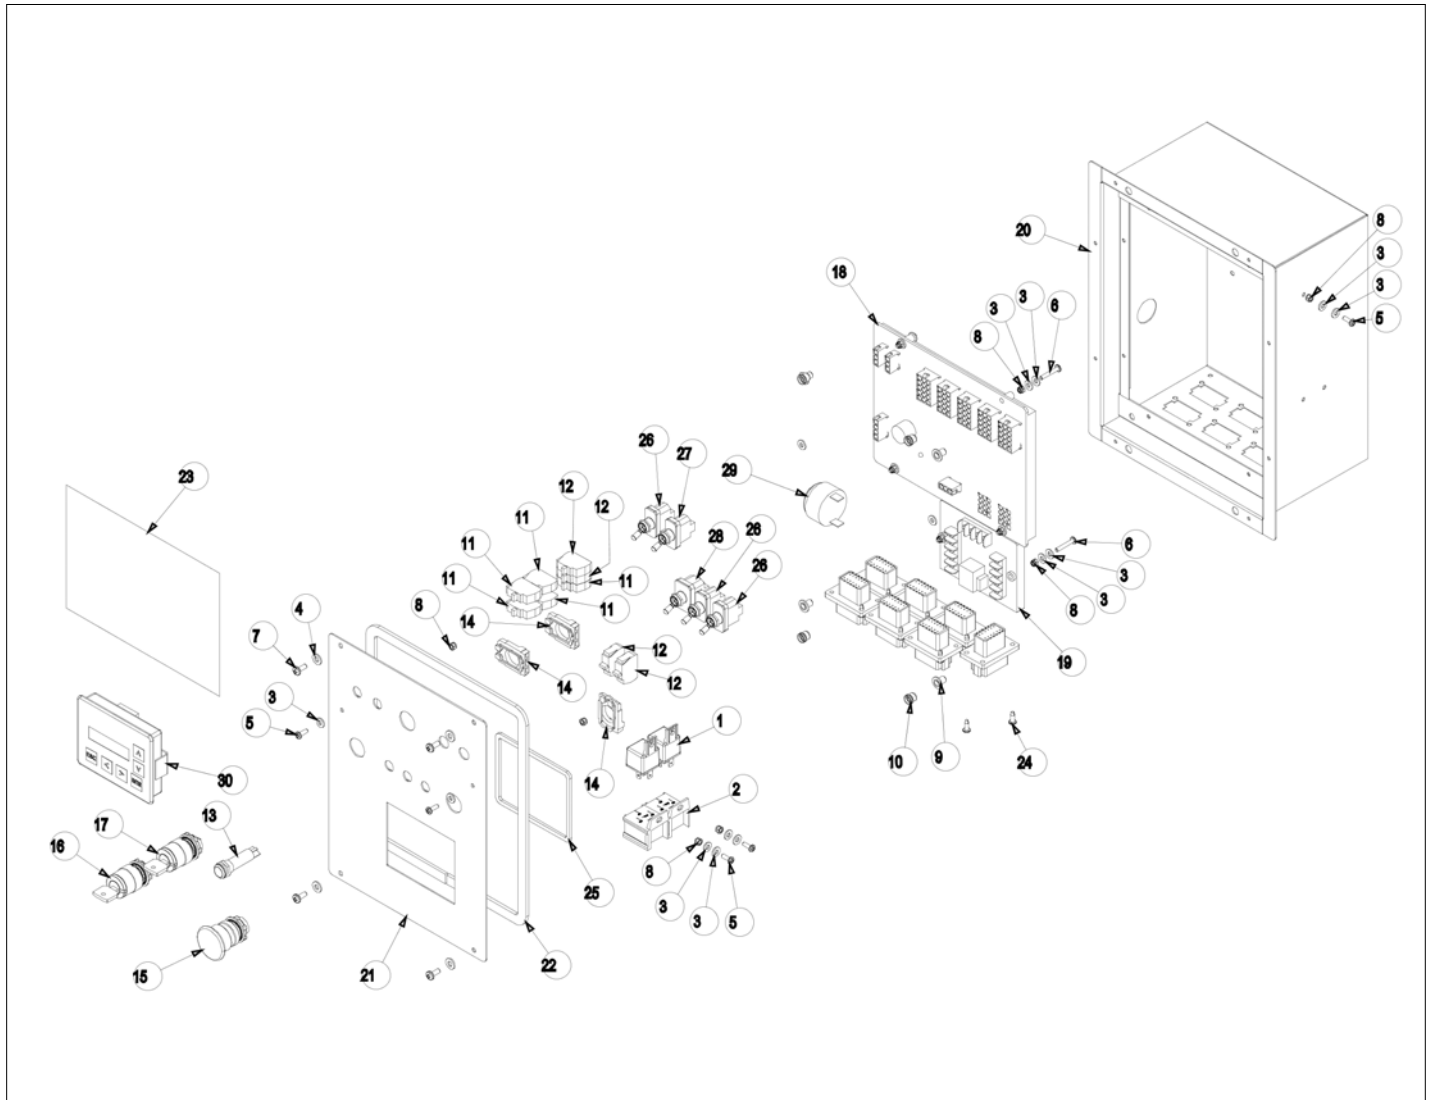

ELECTRICAL

アイテム	部品番号	名前	数量	UOM
0	13811 03	ANSI Petrol/LPG Lower Control Box Assembly		EA
1	1650 010	Relay 12V	2	EA
2	2065 002	Plug In Relay Base	2	EA
3	3603 04	Plain Washer	24	EA
4	3603 05	Plain Washer	4	EA
5	3604 04012	Pan Head Screw	6	EA
6	3604 04025	Pan Head Screw	6	EA
7	3604 05012	Pan Head Screw	4	EA
8	3611 04	Metric Nyloc Nut	12	EA
9	3628 05	Nutsert M5	4	EA
10	3628 06	Nutsert M6	4	EA
11	10114	Contact, NO Telemac ZBE 101	5	EA
12	10118	Contact, NC Telemac ZBE 102	4	EA
13	12536 3	LED Green, 12V M12	1	EA
14	12914 10	Collar	3	EA
15	12914 12	Push Button 40mm, Red	1	EA
16	12914 13	Key Switch 1 (2) 3, 455 Key	1	EA
17	12914 17	Key Switch (1) (2) (3), 421E Key	1	EA
18	13485 05	TRIONICS GP400C	2	EA
19	13485 03	Trionics TBM	1	EA
20	13810	Control Box Weld	1	EA
21	13810 5	Control Box Face Panel	1	EA
22	13811 1	Foam Seal	1	EA
23	13839 01	Decal, Lower Control Box	1	EA
24	13926 1008	Screw, T25 Pan Pozi, ZP	14	EA
25	514345 000	Gasket EZCal Display	1	EA
26	3020015	Switch, Toggle Honeywell INTI 6	3	EA