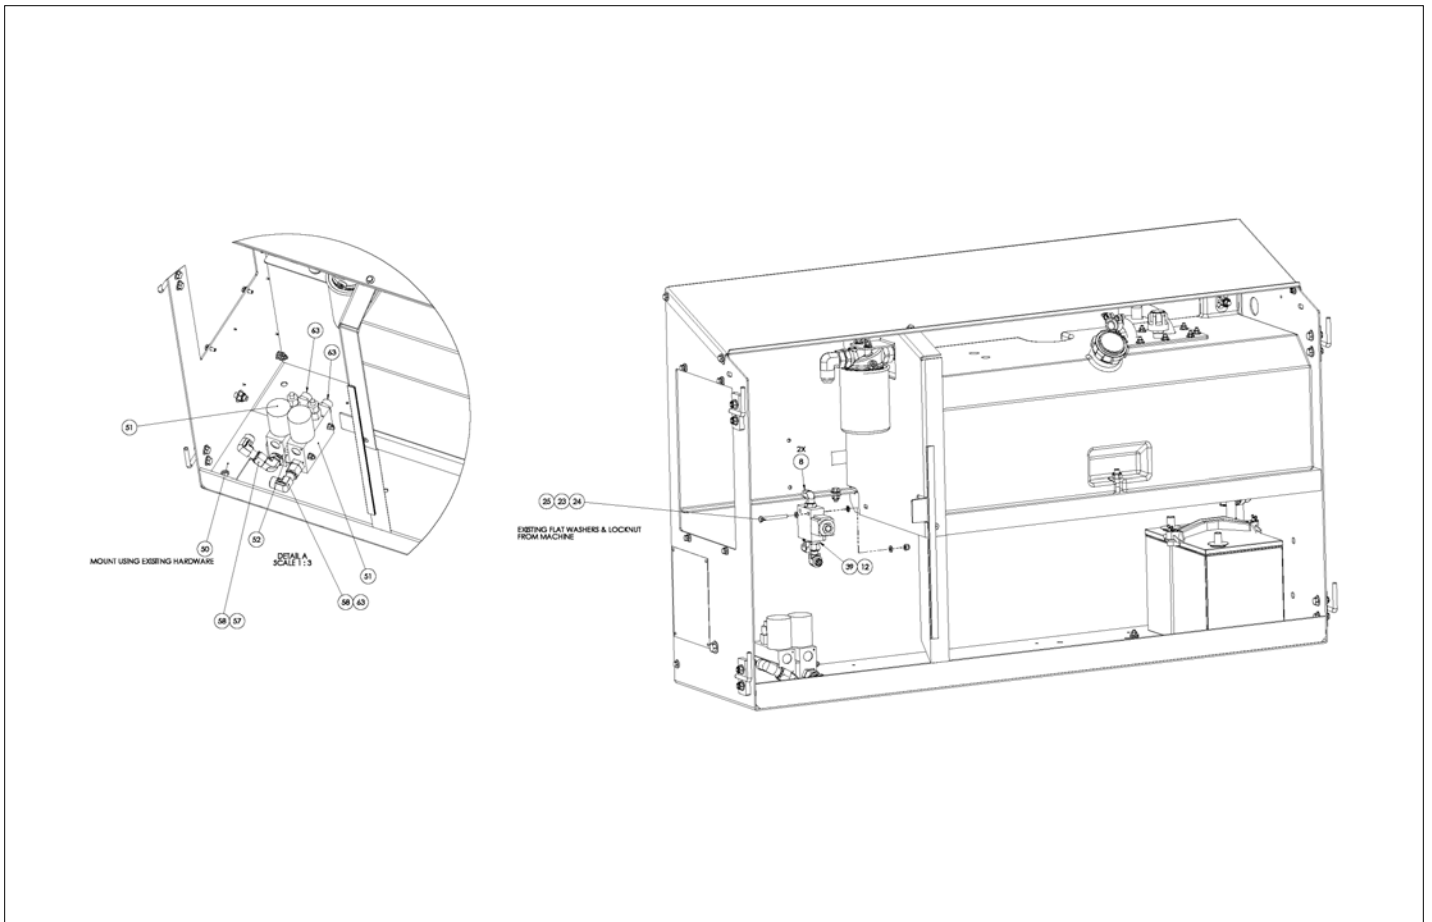

アイテム	部品番号	名前	数量	UOM
	1442218C	HIGH TORQUE SXX70 NON MARKING		EA
1	1442062	WLDMT, SWING ARM HITRQ	2	EA
2	116324 000	Wheel Gearbox	2	EA
3	104665 000	DRIVE MOTOR HYD 38cc/9.22cc	2	EA
4	0260430	BUSHING HYD MOTOR MOUNT	4	EA
5	1442088	PLT, SWING ARM COVER	4	EA
6	011469 006	Lug Nut 5/8 18 RH	18	EA
7	5076542	FTG, STR, 8MORB X 4FORB	2	EA
8	100434 004	Hyd Fitting 90 Elbow ORFS(04) SAE(06)	5	EA
9	5098362	TUBE SPACER, .375 X 2.375	8	EA
10	5033049	FTG 12MB X 8MORFF X 8MORFF RUN	4	EA
11	100432 002	Hyd Fitting Straight ORFS(04) SAE(04)	2	EA
12	5033053	FTG 4FORFF X 4MORFF 90	6	EA
13	511345 000	FTG 8FORFF X 4MORFF STR REDUCE	3	EA
14	5028044	8 FORFF TO 4 MORFF .045	2	EA
15	5563058	WASHER FLAT HARD .656	12	EA
16	5560168	WSHR FLAT HARD .500 SP	4	EA
17	5563393	WASHER FLAT .438 HARDENED	4	EA
18	5563116	Bolt, HDD	4	EA
19	056069 008	WASHER, STEELFLATWASHER DIN12M8 FLAT WASHER DIN 125	18	EA
20	056059 080	Bolt, HexBolt DIN931 M8 x 80mm	8	EA
21	058492 025	BOLT HEXSETSCREW DIN933 M8 X 25MM 8.8 ZP	8	EA
22	5560245	Bolt	12	EA
23	6010499	VALVE ASSY 3WAY 10 VOLT SINGLE	2	EA