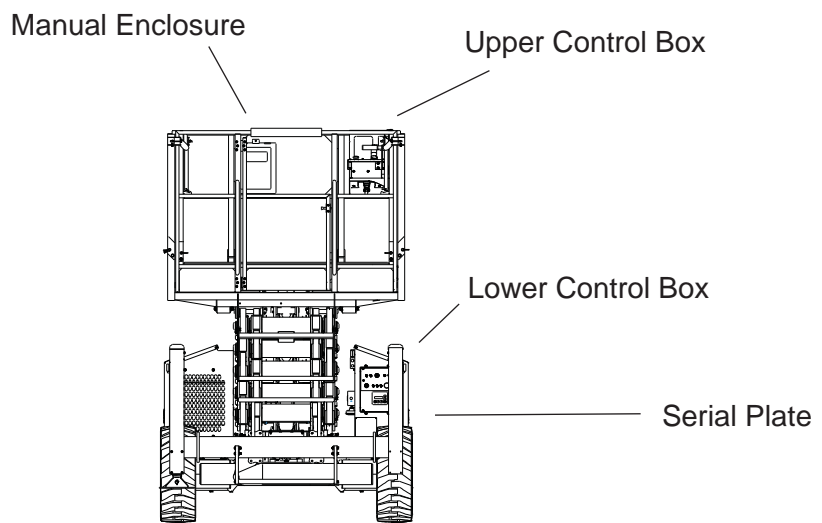

Component Identification