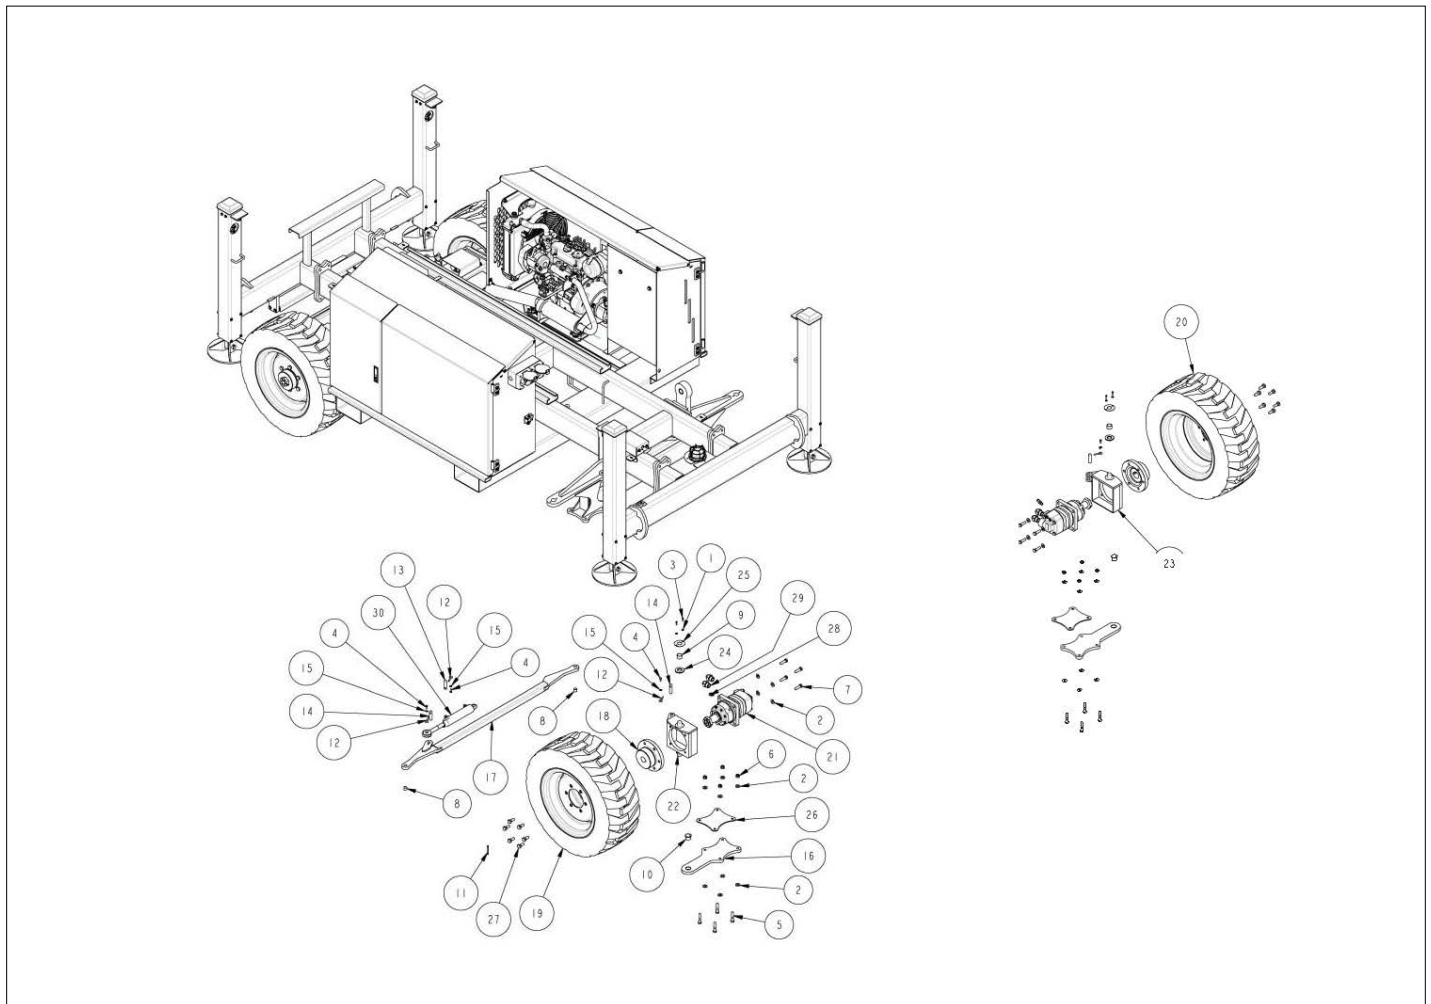

REPAIR PARTS

アイテム	部品番号	名前	数量	UOM
1	3603 05	Plain Washer	10	EA
2	3603 12	Plain Washer	33	EA
3	3610 05016	Metric Bolt	4	EA
4	3610 06016	Metric Bolt	4	EA
5	3610 12055	Metric Bolt	8	EA
6	3611 12	Metric Nyloc Nut	8	EA
7	3616 12040	Metric Bolt Grade 10.9	16	EA
8	3624 27	Permaglide Bush	2	EA
9	3624 12	Permaglide Bush	2	EA
10	3626 1	Flanged Permaglide Bush	2	EA
11	3636 1	Split Pin	4	EA
12	8628	Pin Keeper	4	EA
13	9311	Pin 5/8" x 53 lg	1	EA
14	9319	Pin 15 x 56 lg	3	EA
15	11492 1	Tab Washer	4	EA
16	12555 9	Steer Axle Lower Plate	2	EA
17	12556	Steering Tie Rod	1	EA
18	12562	Hub Adapter (Front)	2	EA
19	12563	Wheel/Tyre Assembly RH Black	2	EA
20	12564	Wheel/Tyre Assembly LH Black	2	EA
21	12570	Wheel Motor	2	EA
22	13854	Steer Hub RH	1	EA
23	13855	Steer Hub LH	1	EA
24	13856	Thrust Washer Steering	2	EA
25	13857	Bearing Retainer	2	EA
26	14088	Flange Bearing Shim	2	EA
27	98300 9	Wheel Nut	24	EA
28	100432 002	Hyd Fitting Straight ORFS(04) SAE(04)	1	EA