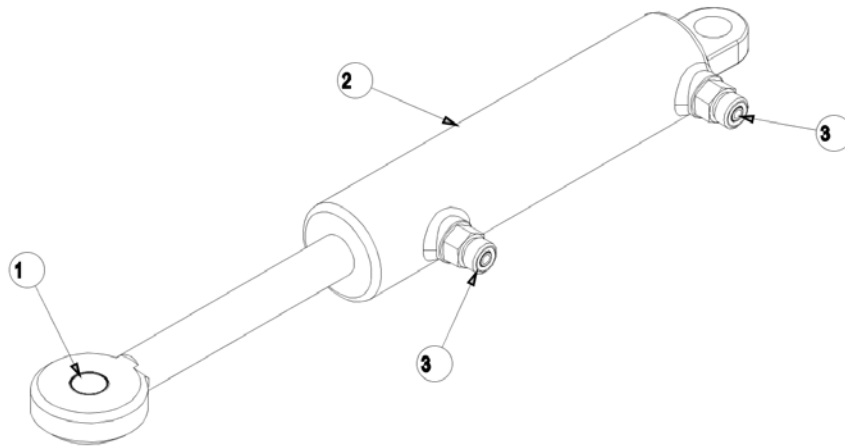

アイテム	部品番号	名前	数量	UOM
0	11642A	Axle Cylinder Assembly	1	EA
1	3626 3	Flanged permaglride bush	4	EA
2	11642	Axle cylinder (see NOTE below)	1	EA
3	12835 1	Cartridge, Solenoid Poppet, 2 Way, NC	1	EA
4	100434 004	Hyd Fitting 90 Elbow ORFS(04) SAE(06)	1	EA
5	6019180	Coil 08 12V Deutsch DT Connector	1	EA
*	11642K	Seal kit for (Victor)	1	EA
*	11642K PB	Seal kit for (PB Machine Tech)	1	EA
*	11642K UH	Seal kit for (United Hydraulics)	1	EA

HYDRAULICS