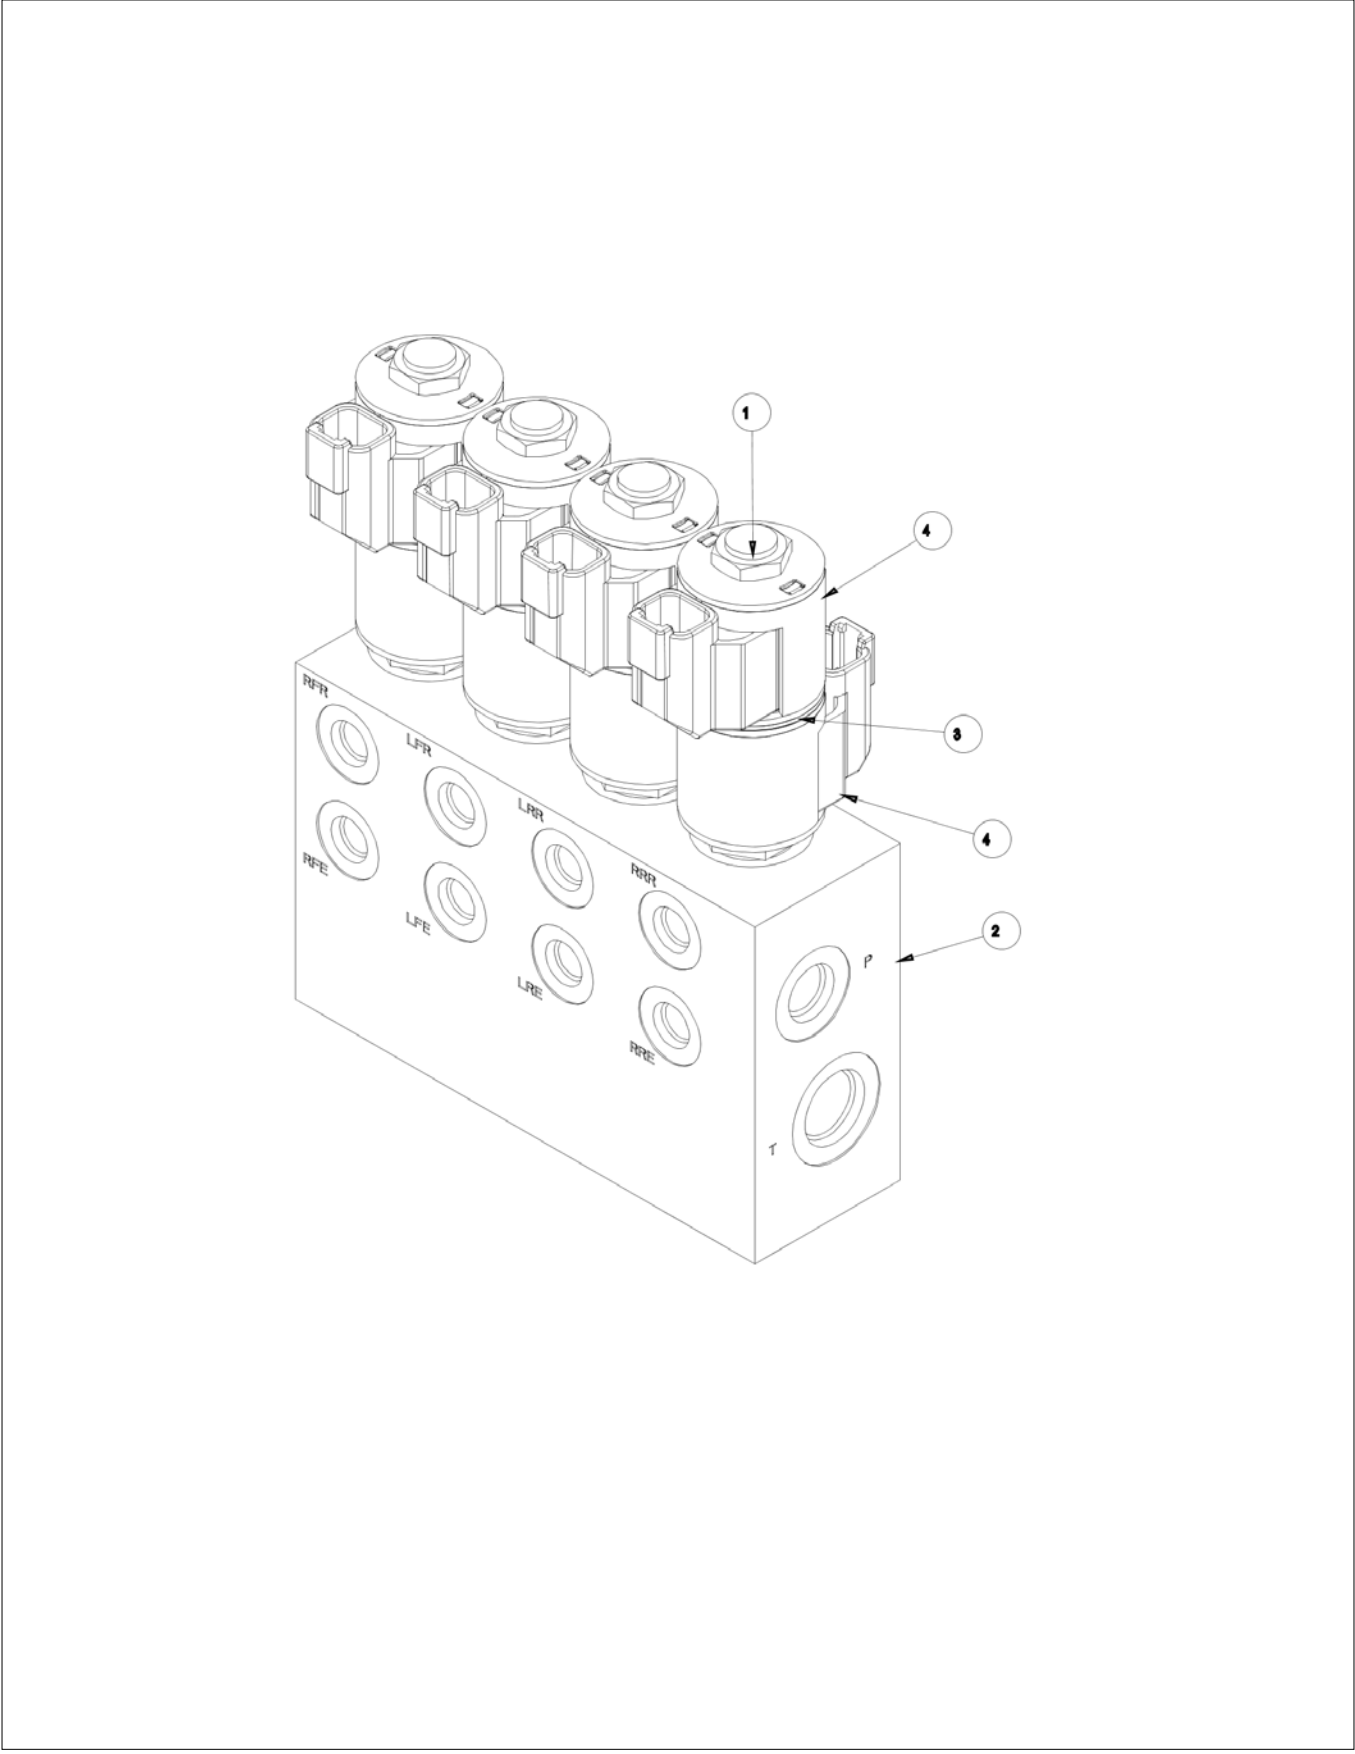

HYDRAULICS

アイテム	部品番号	名前	数量	UOM
1	12568 1	Cartridge, Solenoid Spool, 4 Way, 3 Posn, Closed Center	4	EA
2	13781 01	Manifold Block	1	EA
3	13881 08	Coil Spacer 08	4	EA
4	6019180	Coil 08 12V Deutsch DT Connector	8	EA