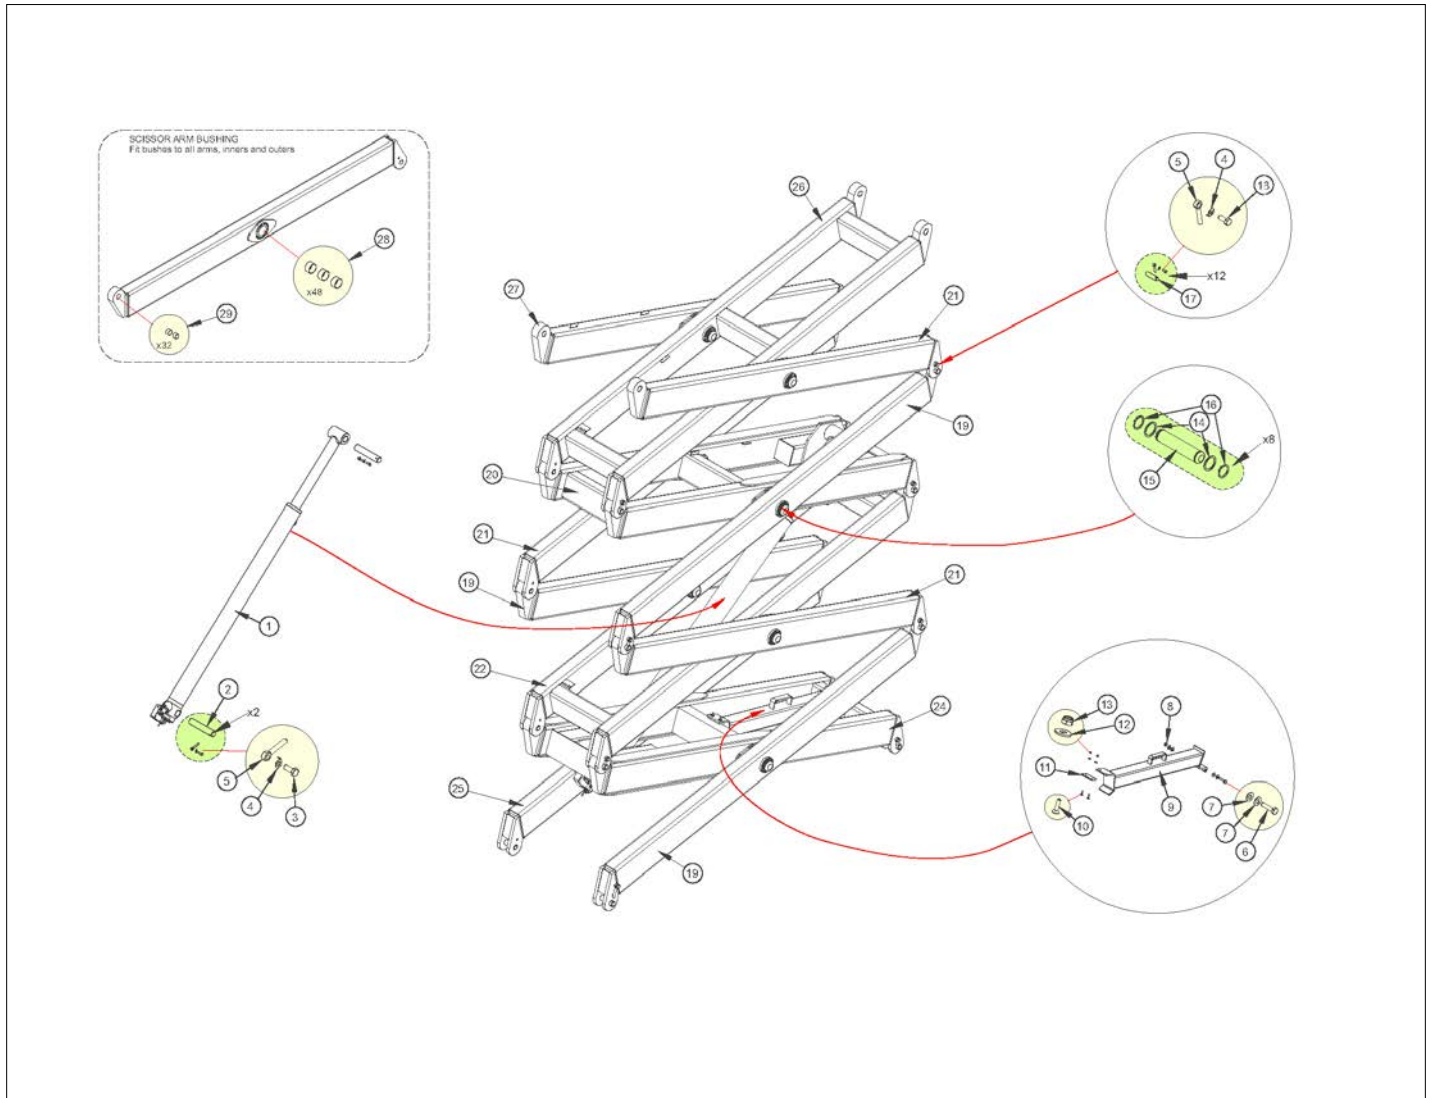

REPAIR PARTS

アイテム	部品番号	名前	数量	UOM
1	13906 01	Lower Lift Cylinder	1	EA
2	9292	Pin	2	EA
3	3610 10020	Metric Bolt	2	EA
4	11492 3	Tab Washer	14	EA
5	8626	Pin Keeper	14	EA
6	3610 10120	Metric Bolt	1	EA
7	3603 10	Plain Washer	4	EA
8	3611 10	Metric Nyloc Nut	1	EA
9	11380	Safety Prop	1	EA
10	3606 06025	Countersunk Socket Head Screw	2	EA
11	11143 2	Wear Pad	1	EA
12	3603 06	Plain Washer	2	EA
13	3611 06	Metric Nyloc Nut	2	EA
14	3629 5062L	Washer, Scissor Pivot	16	EA
15	11804	Scissor Pivot Pin	8	EA
16	3619 5	External Circlip	16	EA
17	13667 16	Pin, 30mm	12	EA
18	3610 10025	Metric Bolt	12	EA
19	13667 1	Arm, Outer, Odd Ends, 1" Female	3	EA
20	13667 36	Arm, Inner, Upper Cylinder Top	1	EA
21	13667 2	Arm, Outer, Top Odd Ends, Left Hand	3	EA
22	13667 15	Arm, Inner, Top	1	EA
24	13667 33	Arm, Lower, Inner Weld	1	EA
25	13667 2	Arm, Outer, Top Odd Ends, Left Hand	1	EA
26	13667 15	Arm, Inner, Top	1	EA
27	13667 35	Arm, Outer, Top Odd Ends, Right Hand	1	EA
28	3624 2	Permaglide Bush	48	EA
29	3624 19	Permaglide Bush	32	EA