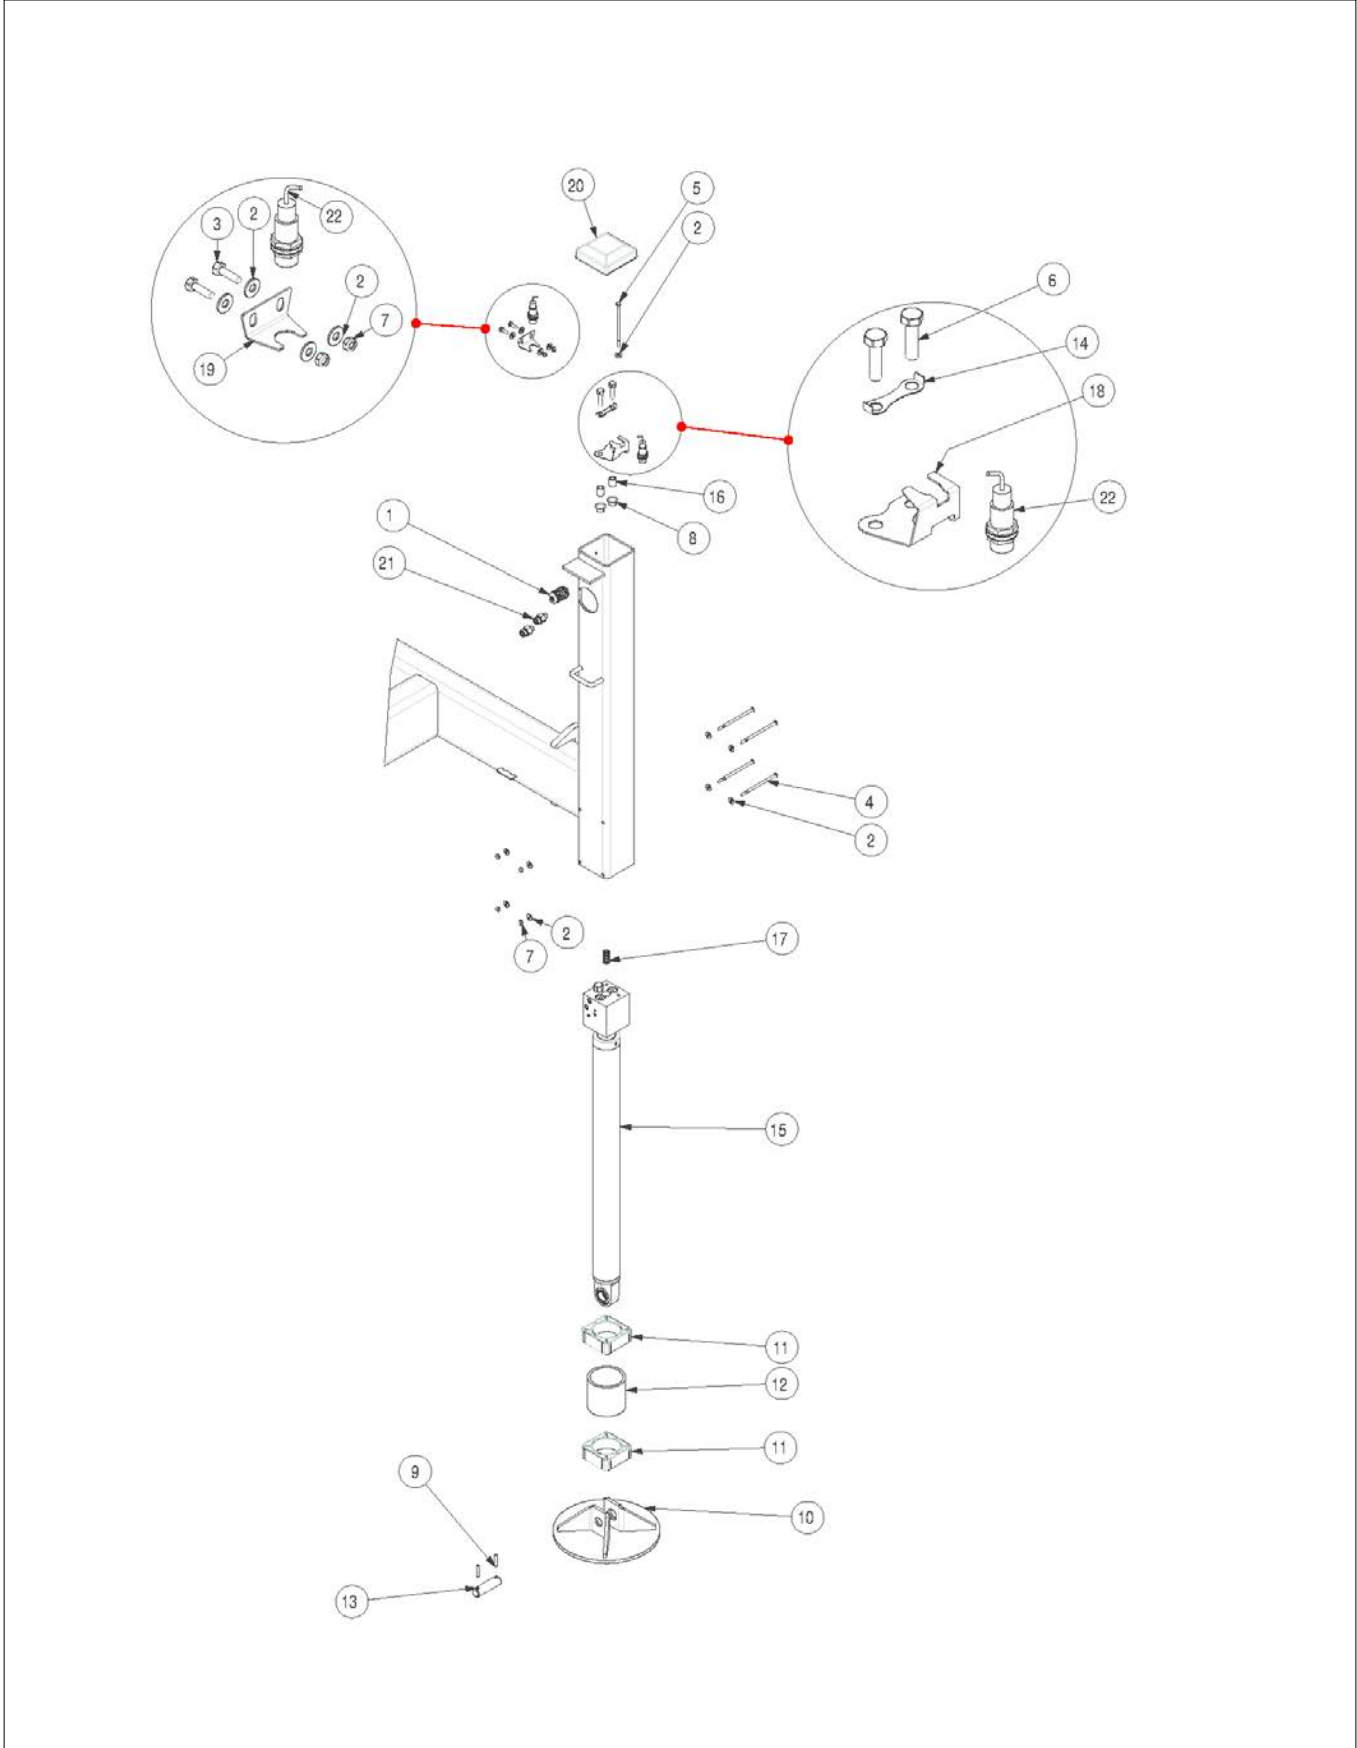

REPAIR PARTS

アイテム	部品番号	名前	数量	UOM
1	1814	Cable Gland	1	EA
2	3603 06	Plain Washer	13	EA
3	3610 06020	Metric Bolt	2	EA
4	3610 06110	Metric Bolt	4	EA
5	3610 06120	Metric Bolt	1	EA
6	3610 10035	Metric Bolt	2	EA
7	3611 06	Metric Nyloc Nut	6	EA
8	3626 8	Flanged Permaglide Bush	2	EA
9	3633 3	Roll Pin	2	EA
10	11305	Foot Weld Inverted Stabiliser Leg	1	EA
11	11366 1	Stabiliser Bush	2	EA
12	11366 2	Stabiliser Bush Spacer	1	EA
13	11369	Pin 7/8" x 76mm	1	EA
14	11492 4	Dual Locktab	1	EA
15	12036	Cylinder Stabiliser SR	1	EA
16	12036 5	Sliding Spacer	2	EA
17	12036 6	Compression Spring	1	EA
18	13771 40	Prox Bracket, Leg Stowed, SR	1	EA
19	13771 45	Prox Bracket, Leg On Ground, SR	1	EA
20	13771 50	RHS Cap 100x100 Steel	1	EA
21	100432 007	Hyd Fitting Straight ORFS(06) SAE(04)	2	EA
22	505072 000	SWITCH, PROXIMITY ASSY	2	EA