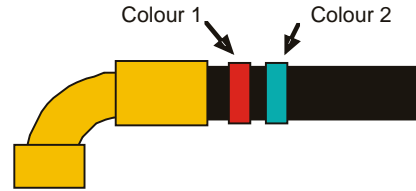

Hose Part Numbers and Colour Codes

READING HOSE TAGS

Hose tags are read from the fitting side of the hose in towards the hose.

As such colour 1 is the closest to the fitting, colour 2 the next colour then 3, 4 etc...