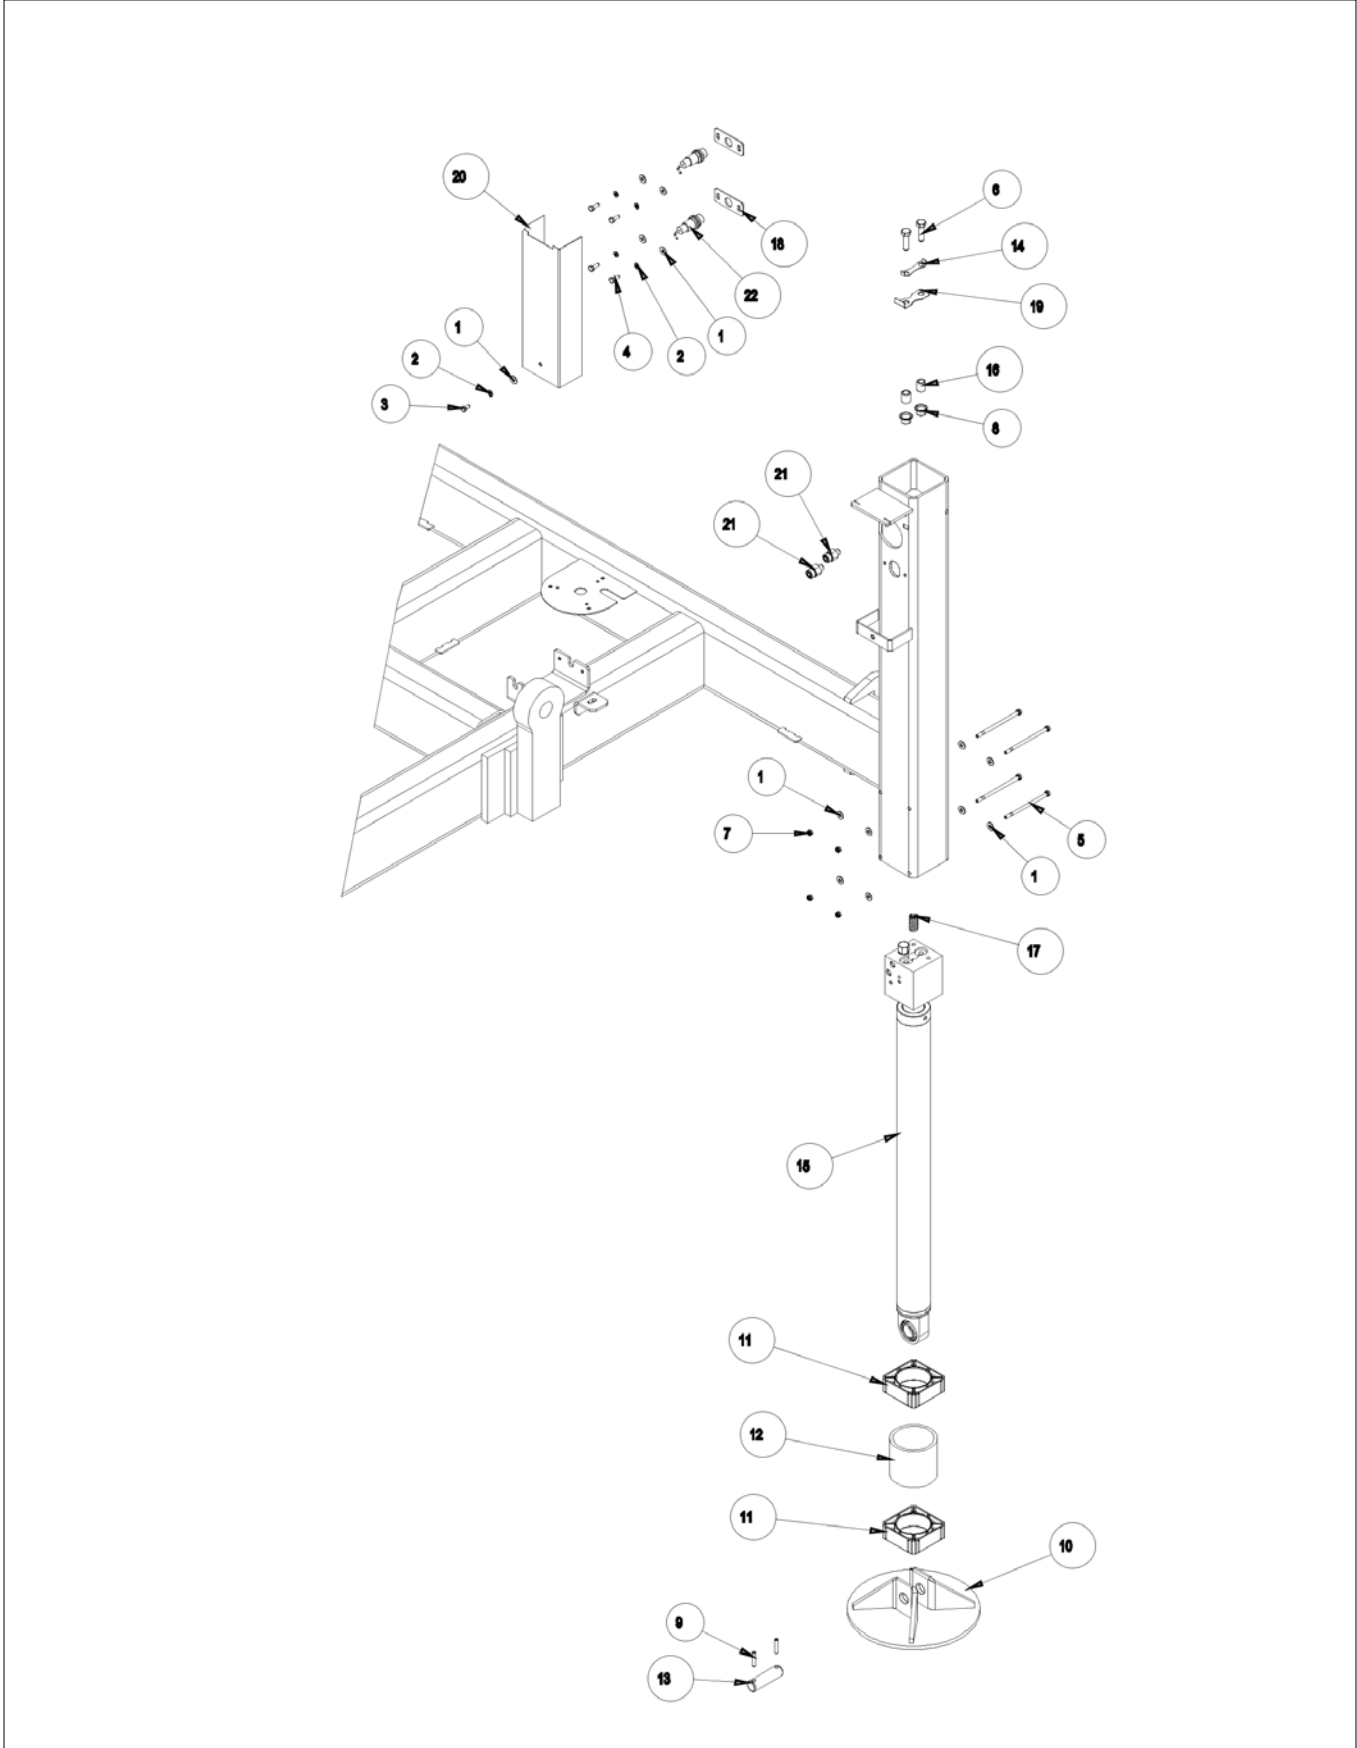

REPAIR PARTS

アイテム	部品番号	名前	数量	UOM
1	3603 06	Plain Washer	28	EA
2	3605 06	Spring Washer	20	EA
3	3610 06012	Metric Bolt	4	EA
4	3610 06016	Metric Bolt	16	EA
5	3610 06110	Metric Bolt	4	EA
6	3610 10035	Metric Bolt	2	EA
7	3611 06	Metric Nyloc Nut	4	EA
8	3626 8	Flanged Permaglide Bush	2	EA
9	3633 3	Roll Pin	2	EA
10	11305	Foot Weld Inverted Stabiliser Leg	1	EA
11	11366 1	Stabiliser Bush	2	EA
12	11366 2	Stabiliser Bush Spacer	1	EA
13	11369	Pin 7/8" x 76mm	1	EA
14	11492 4	Dual Locktab	1	EA
15	12036	Cylinder Stabiliser SR	1	EA
16	12036 5	Sliding Spacer	2	EA
17	12036 6	Compression Spring	1	EA
18	14098 01	Prox Mount Bracket	8	EA
19	14098 02	Prox Target, Leg Grounded, SR	2	EA
20	14098 03	Hose Cover	4	EA
21	100432 007	Hyd Fitting Straight ORFS(06) SAE(04)	2	EA
22	15085 03	Axle Prox	2	EA