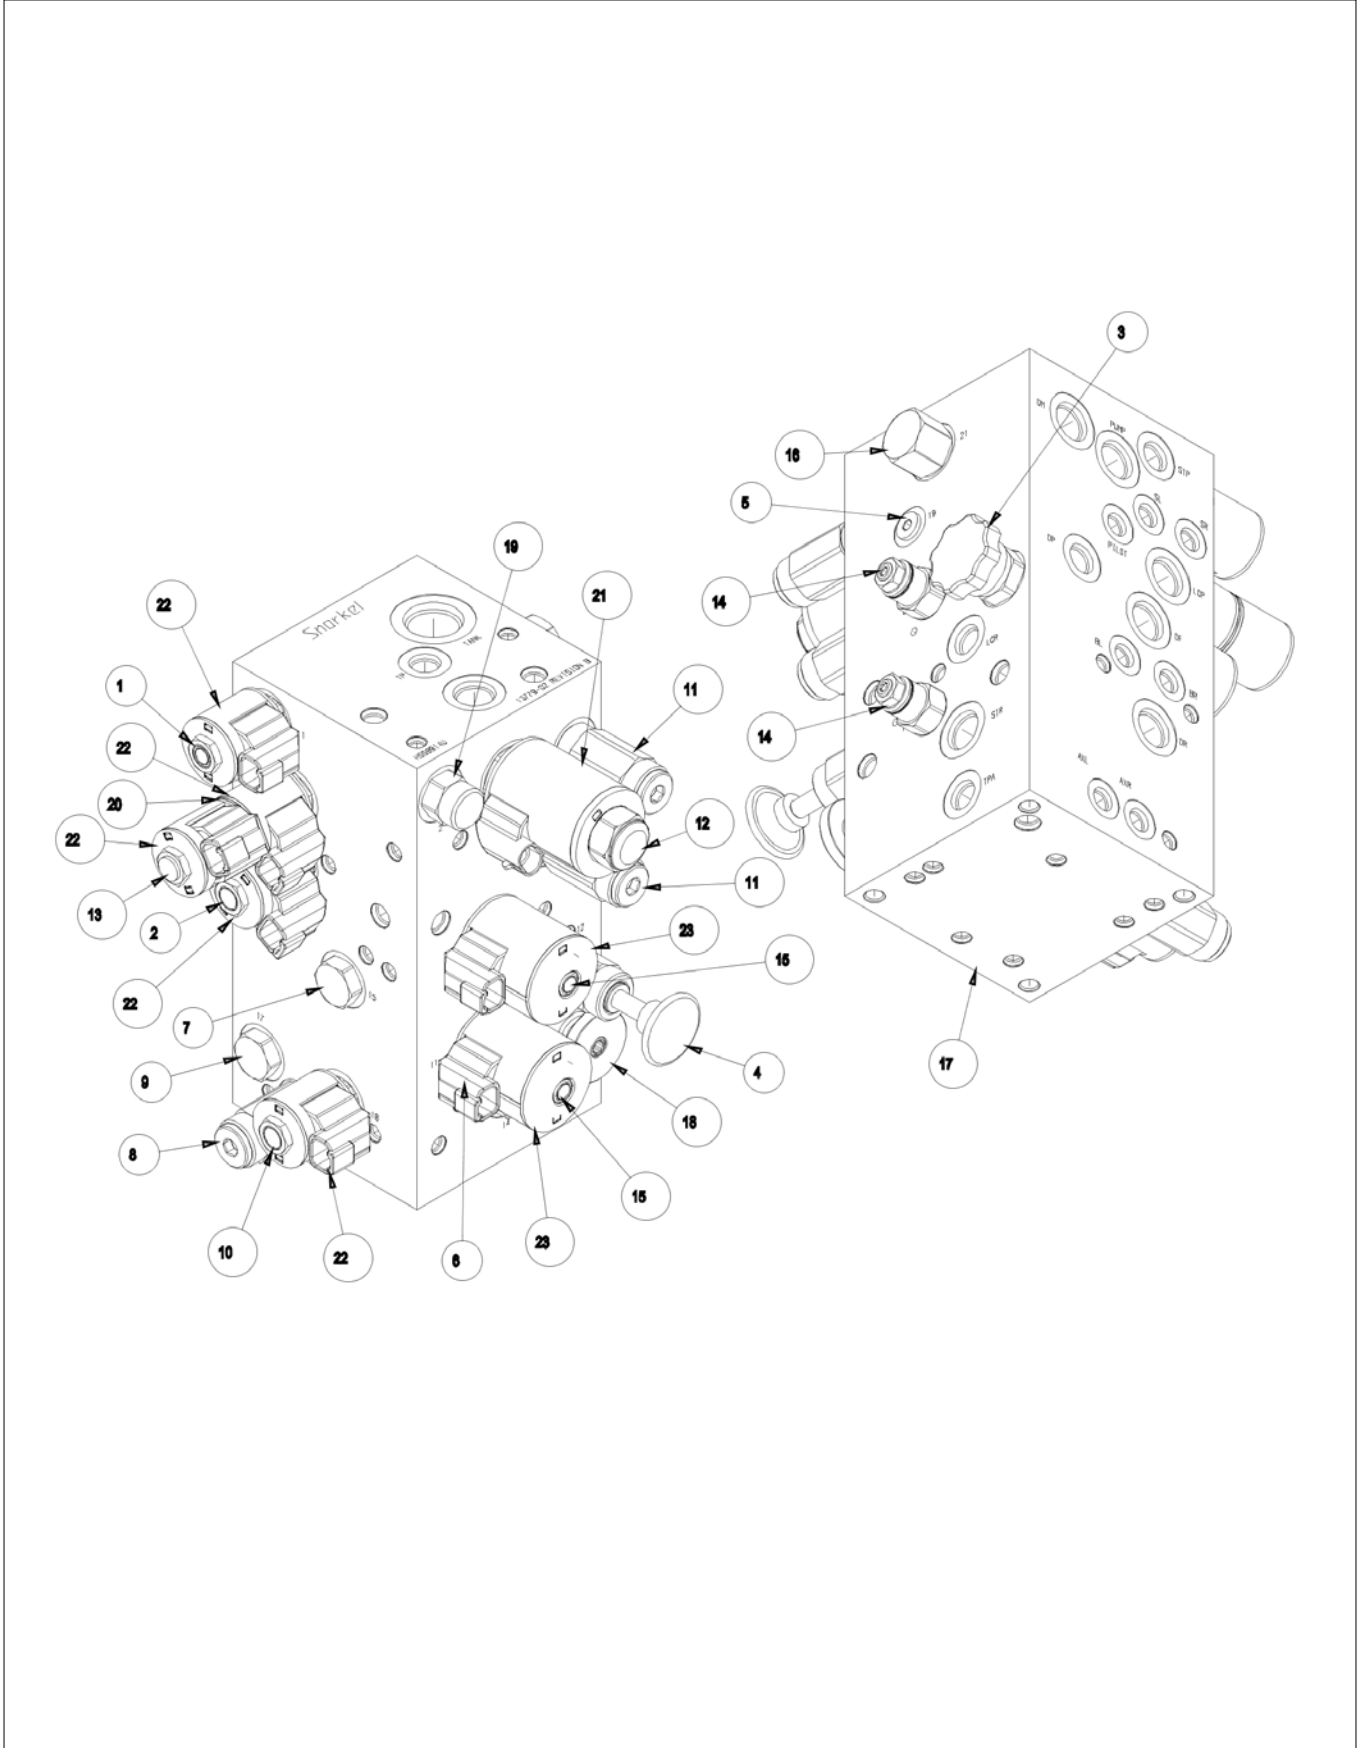

HYDRAULICS

アイテム	部品番号	名前	数量	UOM
1	12567 1	Cartridge, Solenoid Poppet, 2 Way, NC	1	EA
2	12567 11	Cartridge, Solenoid Spool, 3 Way	1	EA
3	12567 15	Cartridge, Needle Valve	1	EA
4	12567 19	Cartridge, Hand Pump	1	EA
5	12567 2	Cartridge, Check Valve	1	EA
6	12567 21	Cartridge, Check, Pilot To Open	1	EA
7	12567 22	Cartridge, Load Shuttle	1	EA
8	12567 23	Cartridge, Pressure Reducing	1	EA
9	12567 24	Cartridge, Flow Control, Orifice Check	1	EA
10	12567 25	Cartridge, Solenoid Spool, 3 Way	1	EA
11	12567 8	Cartridge Relief, Direct Acting Poppet	2	EA
12	12567 9	Cartridge, Proportional 2 Port, NC	1	EA
13	12568 1	Cartridge, Solenoid Spool, 4 Way, 3 Posn, Closed Center	1	EA
14	13161 17	Cartridge, Counter Balance	2	EA
15	13161 18	Cartridge, Solenoid Poppet, 3 Port, NC	2	EA
16	13161 28	Cartridge, Pressure Compensate & Flow Regulator	1	EA
17	13779 01	Main Manifold Block	1	EA
18	13779 02	Cartridge, Needle Valve	1	EA
19	13779 03	Cartridge, Flow Regulator, Pressure Comensated	1	EA
20	13881 08	Coil Spacer 08	1	EA
21	13895	Coil 70 Proportional Deutsch DT Connector	1	EA
22	6019180	Coil 08 12V Deutsch DT Connector	5	EA