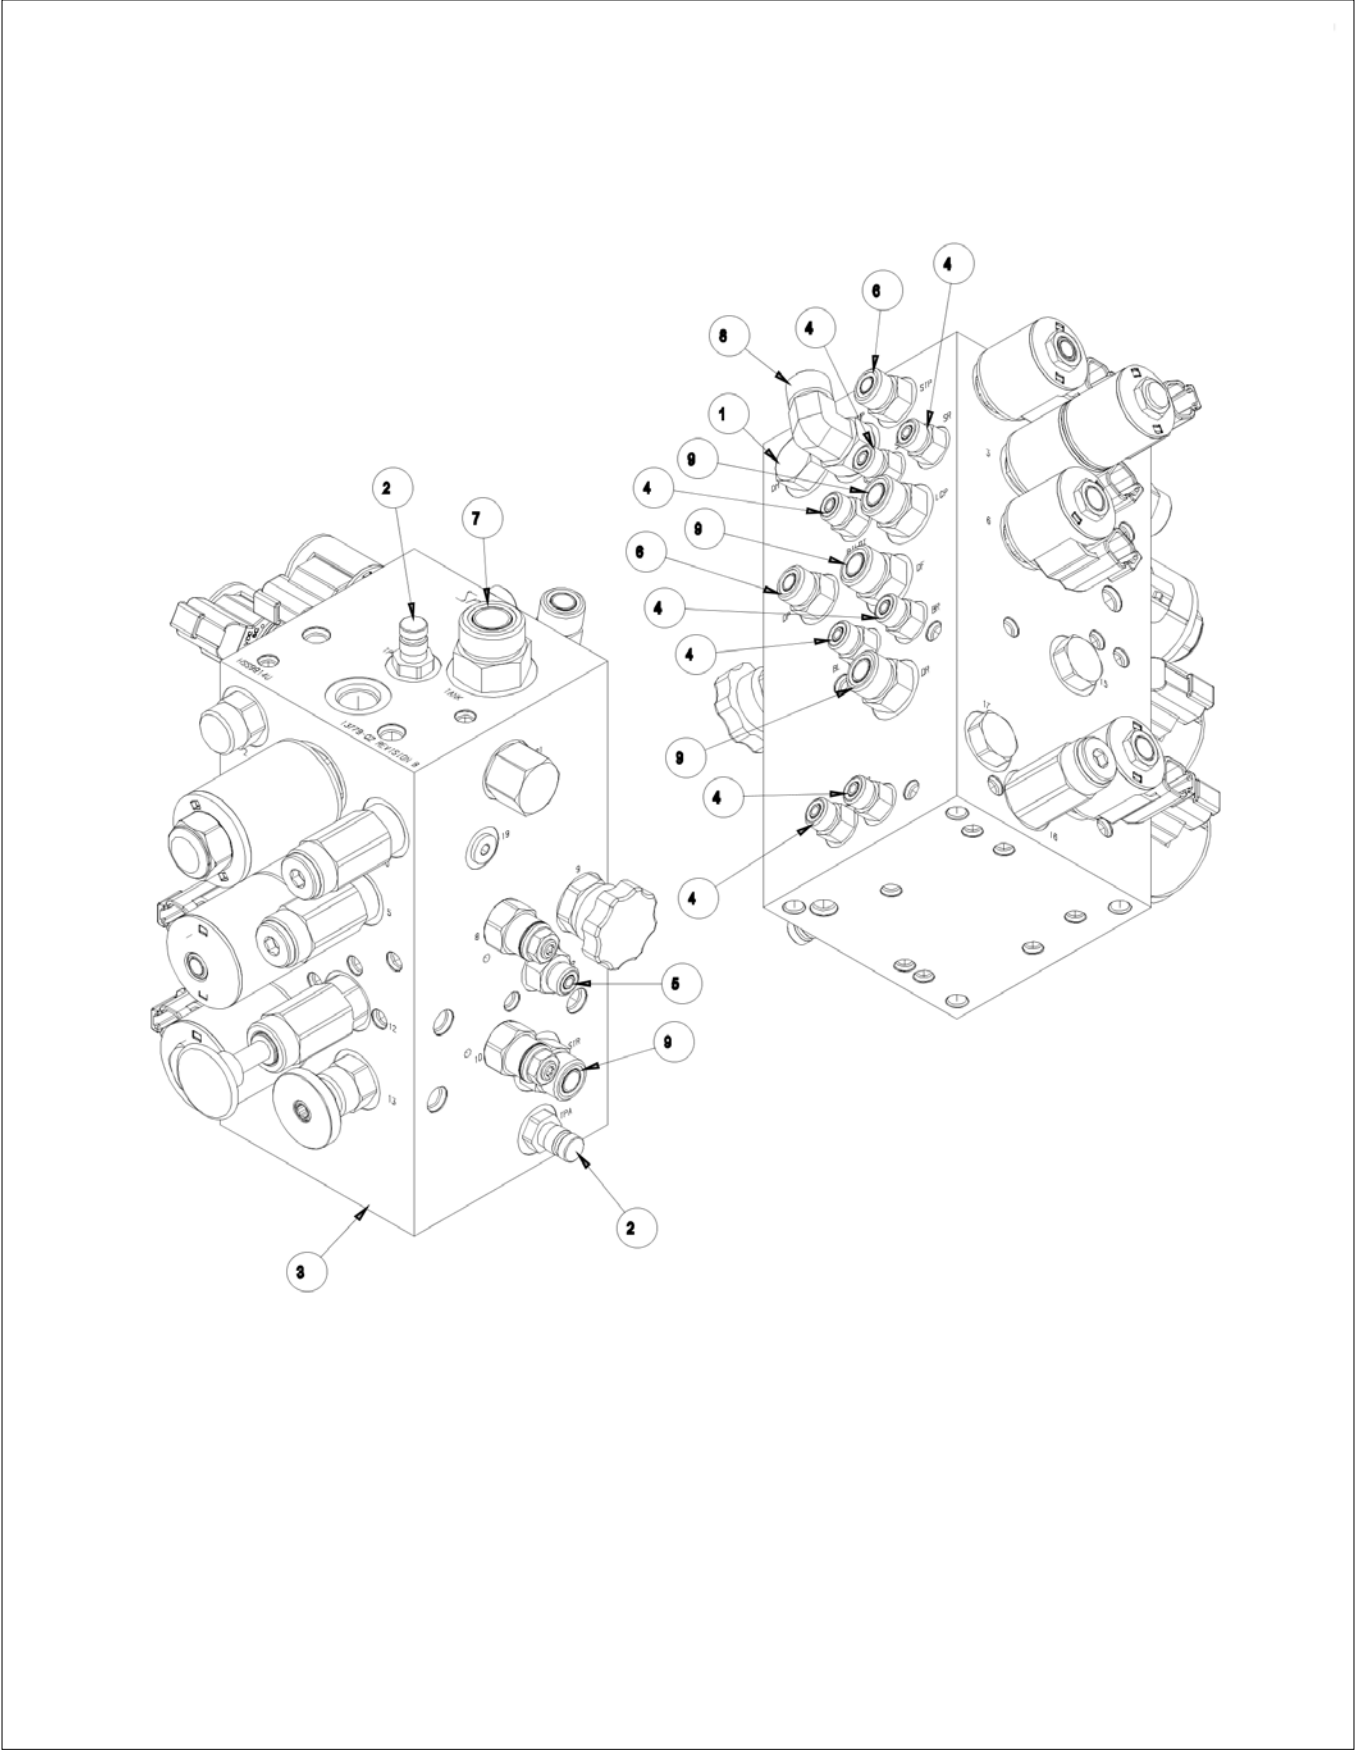

HYDRAULICS

アイテム	部品番号	名前	数量	UOM
1	7035 002	Hyd Plug SAE 08 (3/4 Thread)	1	EA
2	10996 2	Test Point UNO, 9/16	2	EA
3	13779	Main Manifold	1	EA
4	100432 002	Hyd Fitting Straight ORFS(04) SAE(04)	7	EA
5	100432 004	Hyd Fitting Straight ORFS(04) SAE(06)	1	EA
6	100432 009	Hyd Fitting Straight ORFS(06) SAE(06)	2	EA
7	100432 027	Hyd Fitting Straight ORFS(12) SAE(12)	1	EA
8	100434 013	Hyd Fitting 90 Elbow ORFS(08) SAE(08)	1	EA
9	512970 000	Hyd Fitting Straight ORFS(08) SAE(08)	4	EA