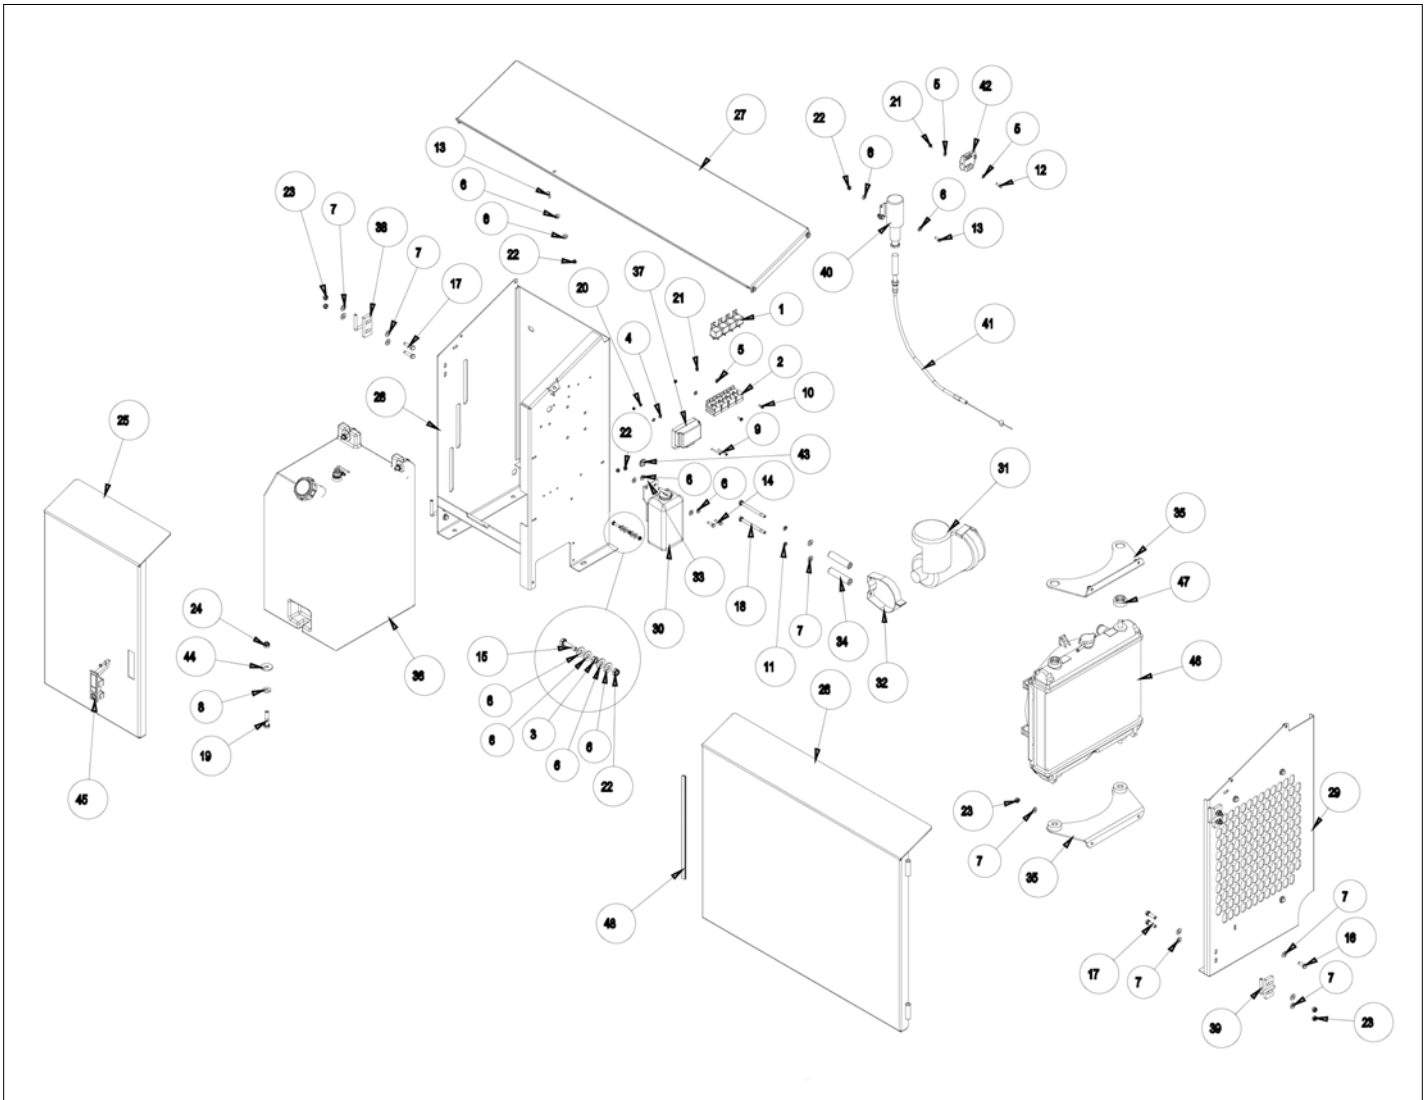

REPAIR PARTS

アイテム	部品番号	名前	数量	UOM
0	12938A	Engine Cabinet Assembly	1	EA
1	1650 010	Relay 12V	4	EA
2	2065 002	Plug In Relay Base	4	EA
3	3602 06	Metric Hex Nut	1	EA
4	3603 04	Plain Washer	2	EA
5	3603 05	Plain Washer	6	EA
6	3603 06	Plain Washer	26	EA
7	3603 08	Plain Washer	26	EA
8	3603 10	Plain Washer	3	EA
9	3604 04035	Pan Head Screw	2	EA
10	3604 05012	Pan Head Screw	2	EA
11	3605 08	Spring Washer	2	EA
12	3610 05016	Metric Bolt	2	EA
13	3610 06016	Metric Bolt	9	EA
14	3610 06020	Metric Bolt	2	EA
15	3610 06025	Metric Bolt	1	EA
16	3610 08020	Metric Bolt	4	EA
17	3610 08030	Metric Bolt	8	EA
18	3610 08100	Metric Bolt	2	EA
19	3610 10050	Metric Bolt	3	EA
20	3611 04	Metric Nyloc Nut	2	EA
21	3611 05	Metric Nyloc Nut	4	EA
22	3611 06	Metric Nyloc Nut	12	EA
23	3611 08	Metric Nylock Nut	12	EA
24	3611 10	Metric Nyloc Nut	3	EA
25	11679	Cabinet Door Small	1	EA
26	11680	Cabinet Door Large	1	EA
27	12716 13	Cabinet Top Plate	1	EA
28	12938	Engine Cabinet Tank Side	1	EA