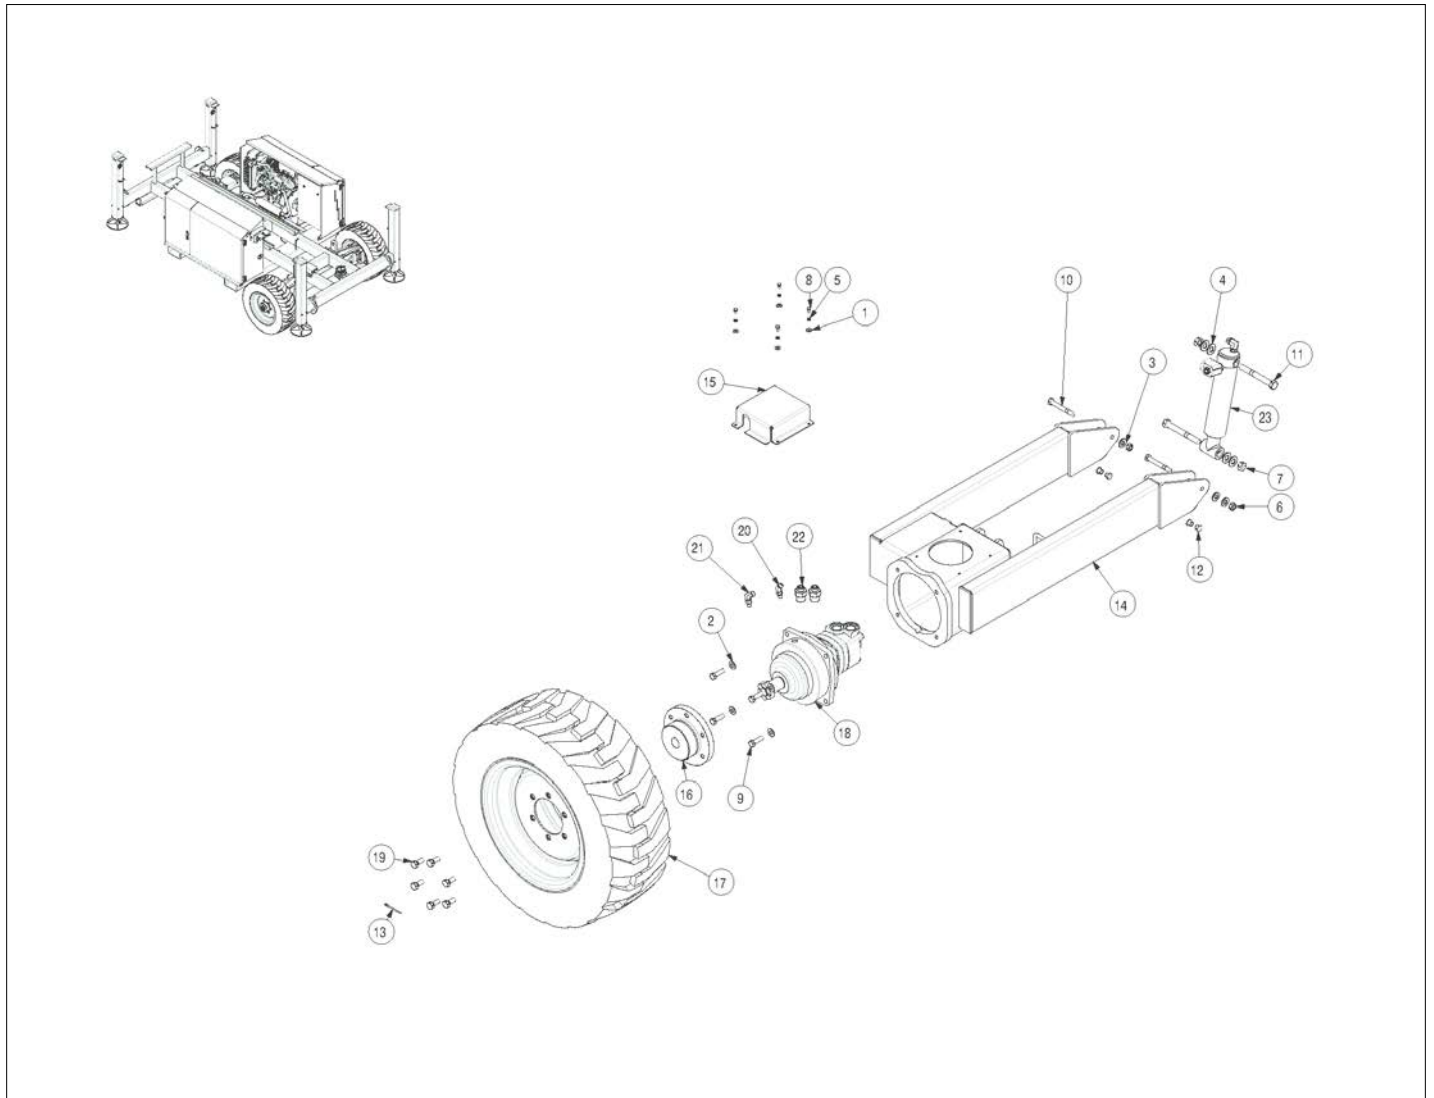

REPAIR PARTS

アイテム	部品番号	名前	数量	UOM
1	3603 06	Plain Washer	4	EA
2	3603 12	Plain Washer	4	EA
3	3603 12HD	Plain Washer	3	EA
4	3603 16HD	Plain Washer	4	EA
5	3605 06	Spring Washer	4	EA
6	3611 12	Metric Nyloc Nut	2	EA
7	3611 16	Metric Nyloc Nut	2	EA
8	3610 06012	Metric Bolt	4	EA
9	3616 12040	Metric Bolt Grade 10.9	4	EA
10	3610 12100	Metric Bolt	2	EA
11	3610 16140	Metric Bolt	2	EA
12	3626 2	Flanged Permaglide Bush	4	EA
13	3636 1	Split Pin	1	EA
14	12557	Swing arm	1	EA
15	12557 10	Motor cover	1	EA
16	12561	Wheel hub, rear	1	EA
17	12563	Wheel/Tyre Assembly RH Black	1	EA
18	12571	Motor, hydraulic braked	1	EA
19	98300 9	Wheel Nut	6	EA
20	100433 001	FTG 4MB X 4MORFF 45 °	1	EA
21	100434 002	FITTING 4MORFF X 4MORB 90 °	1	EA
22	512975 000	Hyd Fitting Straight ORFS(08) SAE(12)	2	EA
23	11642A	Axle Cylinder Assembly	1	EA