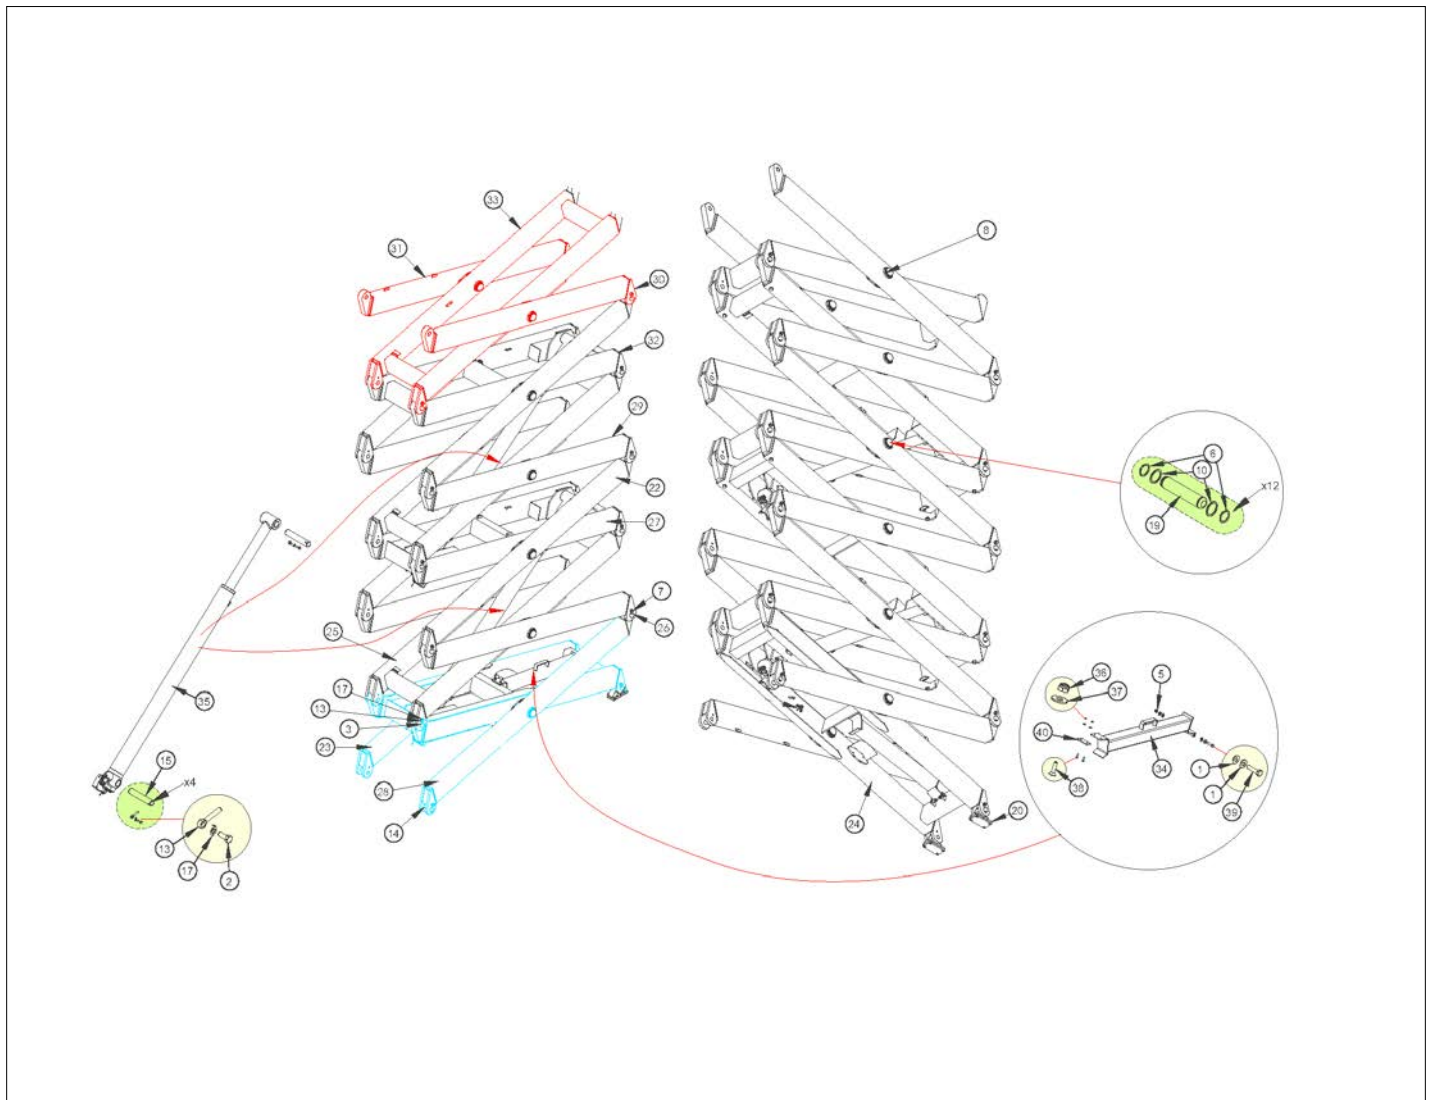

REPAIR PARTS

アイテム	部品番号	名前	数量	UOM
1	3603 10	Plain Washer	4	EA
2	3610 10020	Metric Bolt	2	EA
3	3610 10025	Metric Bolt	27	EA
4	3610 10040	Metric Bolt	2	EA
5	3611 10	Metric Nyloc Nut	2	EA
6	3619 5	External Circlip	24	EA
7	3624 19	Permaglide Bush	40	EA
8	3624 2	Permaglide Bush	72	EA
9	3624 3	Permaglide Bush	8	EA
10	3629 5062L	Washer, Scissor Pivot	24	EA
13	8626	Pin Keeper	30	EA
14	13667 16	Pin, 30mm	4	EA
15	9292	Pin	4	EA
17	11492 3	Tab Washer	30	EA
18	11658 20	Wear Plug	8	EA
19	11804	Scissor Pivot Pin	12	EA
20	12566	Sliding Block Weld	2	EA
21	12589	Slider Bar Weld	1	EA
22	13667 1	Arm, Outer, Odd Ends, 1" Female	4	EA
23	13667 32	Arm, First, Outer Right Hand	1	EA
24	13667 33	Arm, Lower, Inner Weld	1	EA
25	13667 15	Arm, Inner, Top	2	EA
26	13574 16	Pin, 30mm	20	EA
27	13667 37	Arm, Inner, Dual Cylinder Weld	1	EA
28	13667 1	Arm, Outer, Odd Ends, 1" Female	1	EA
29	13667 2	Arm, Outer, Top Odd Ends, Left Hand	4	EA
30	13667 2	Arm, Outer, Top Odd Ends, Left Hand	1	EA
31	13667 35	Arm, Outer, Top Odd Ends, Right Hand	1	EA