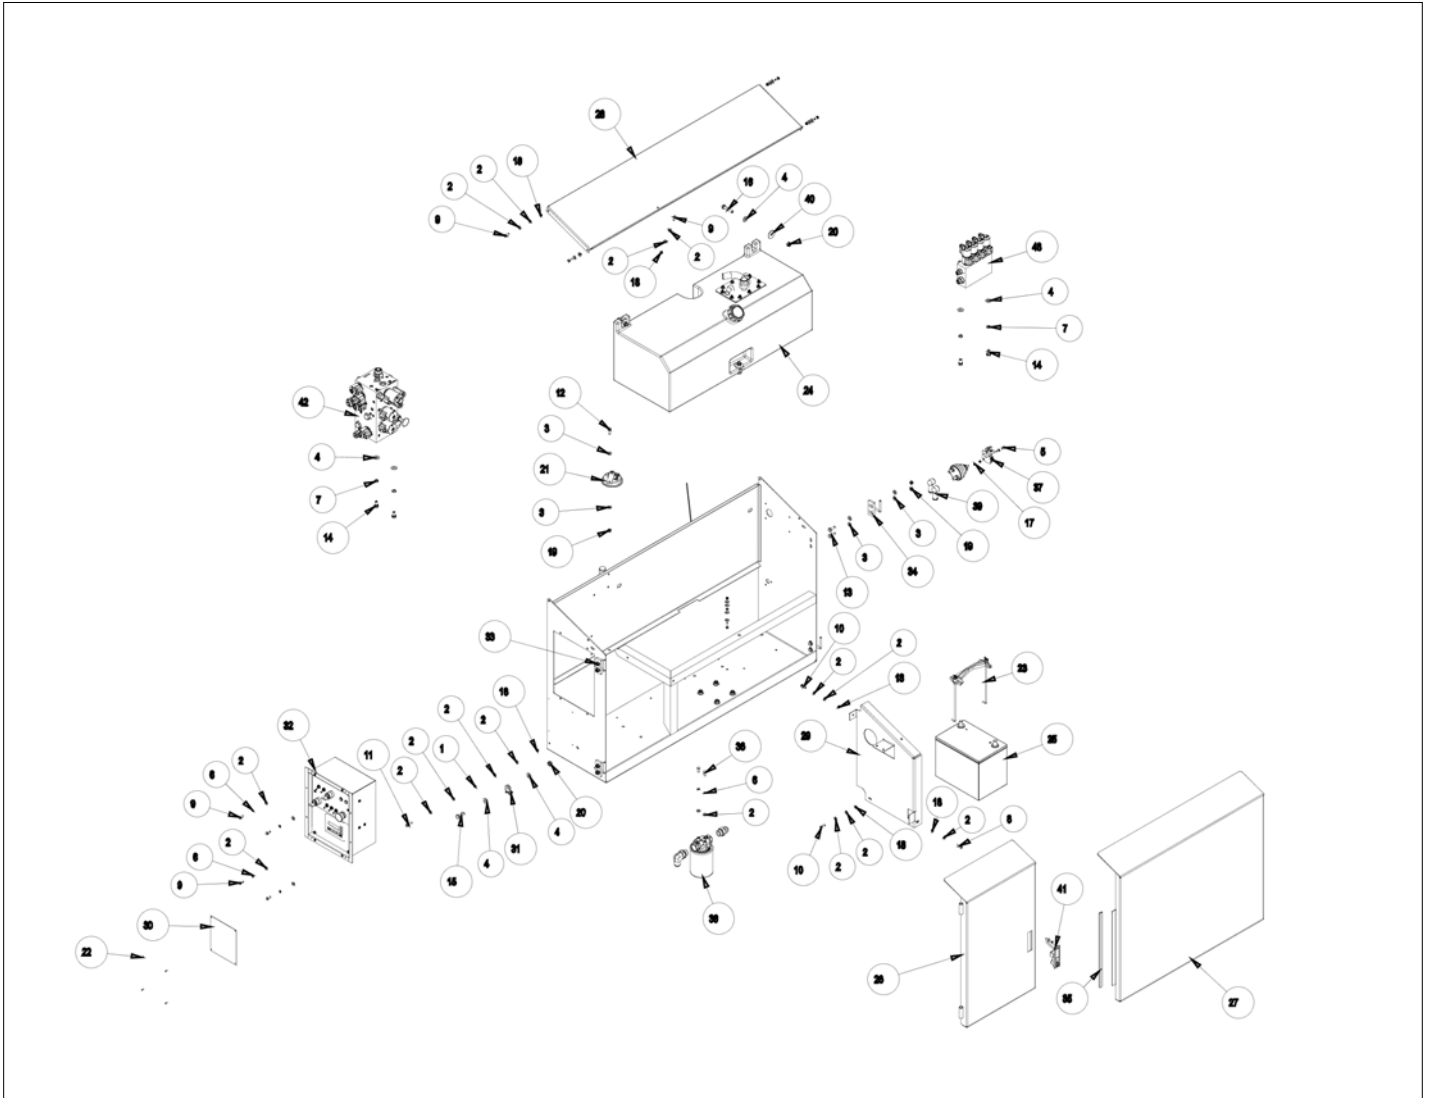

REPAIR PARTS

アイテム	部品番号	名前	数量	UOM
1	3602 06	Metric Hex Nut	2	EA
2	3603 06	Plain Washer	29	EA
3	3603 08	Plain Washer	18	EA
4	3603 10	Plain Washer	17	EA
5	3604 05012	Pan Head Screw	2	EA
6	3605 06	Spring Washer	6	EA
7	3605 10	Spring Washer	4	EA
8	3606 06025	Countersunk Socket Head Screw	1	EA
9	3610 06016	Metric Bolt	9	EA
10	3610 06020	Metric Bolt	2	EA
11	3610 06025	Metric Bolt	2	EA
12	3610 08020	Metric Bolt	1	EA
13	3610 08025	Metric Bolt	8	EA
14	3610 10025	Metric Bolt	4	EA
15	3610 10030	Metric Bolt	1	EA
16	3610 10050	Metric Bolt	3	EA
17	3611 05	Metric Nyloc Nut	2	EA
18	3611 06	Metric Nyloc Nut	10	EA
19	3611 08	Metric Nylock Nut	9	EA
20	3611 10	Metric Nyloc Nut	8	EA
21	4381	Horn	1	EA
22	8974	Screw, Hammer Drive	4	EA
23	10268 1	Battery Bracket HA 8023	1	EA
24	11558	Hydraulic Tank Assembly	1	EA
25	11596	Battery 12V BVS 70	1	EA
26	11679	Cabinet Door Small	1	EA
27	11680	Cabinet Door Large	1	EA
28	12716 13	Cabinet Top Plate	1	EA
29	12716 14	Cabinet Support	1	EA