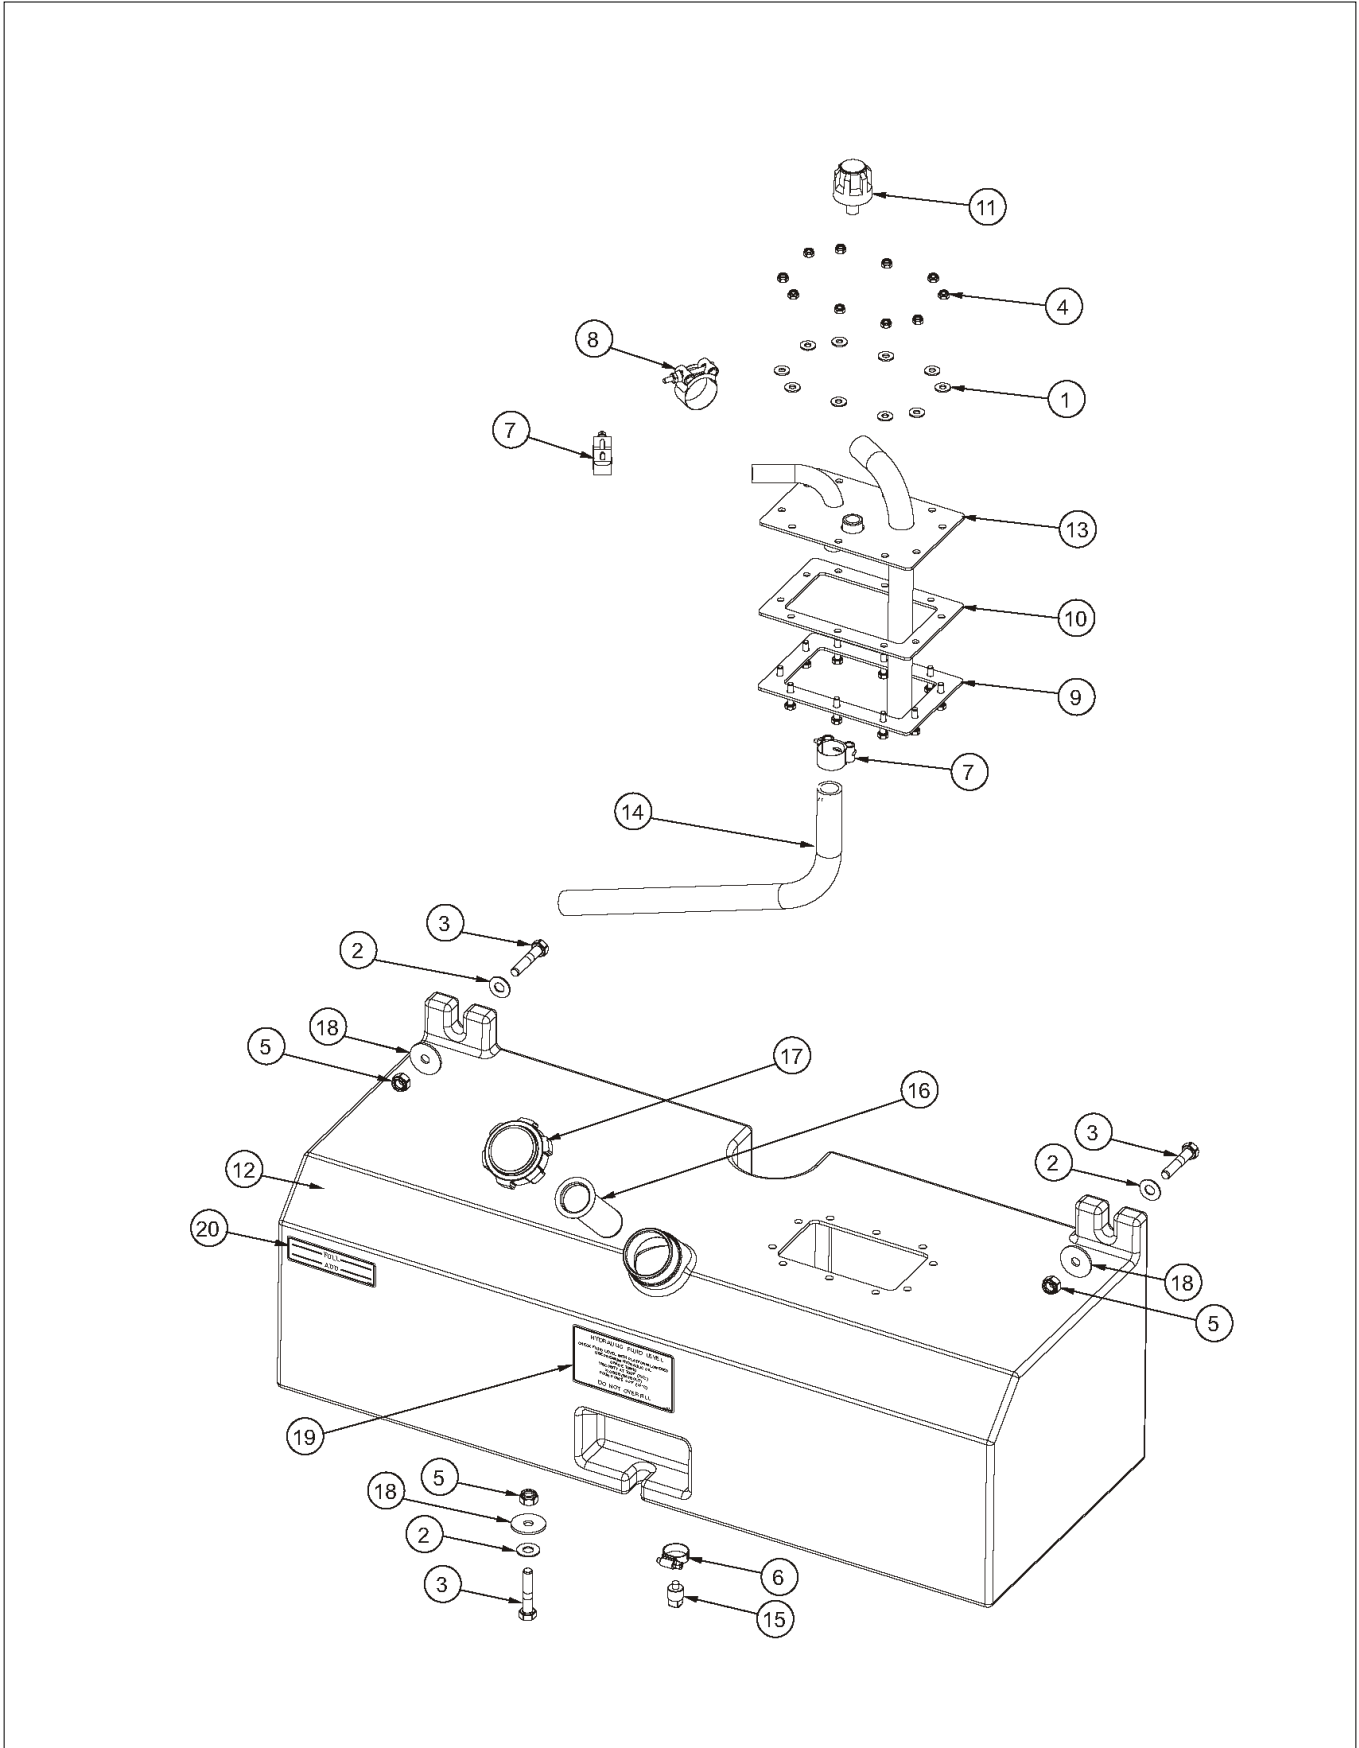

REPAIR PARTS

アイテム	部品番号	名前	数量	UOM
1	3603 06	Plain Washer	10	EA
2	3603 10	Plain Washer	3	EA
3	3610 10050	Metric Bolt	3	EA
4	3611 06	Metric Nyloc Nut	10	EA
5	3611 10	Metric Nyloc Nut	3	EA
6	3618 11	Hose Clamp 11 25mm ZP	1	EA
7	3618 26	Hose Clamp 26 28mm	2	EA
8	3618 32	Hose Clamp 34 37mm	1	EA
9	11430 1	Base Plate Weld	1	EA
10	11430 5	Gasket	1	EA
11	11487	Filter Breather	1	EA
12	11558 1	Tank 13 Gal	1	EA
13	11558 2	Top plate weld, plated	1	EA
14	11558 8	Tank Inner Hose	1	EA
15	452756	Plug, Magnetic 3/8 NPT	1	EA
16	605246	Strainer Hyd Tank Fill	1	EA
17	605256	Cap, Vented	1	EA
17	11955	Cap, lockable, option	1	EA
18	5560179	Flat Washer Special	3	EA
19	12814	Decal, Hydraulic Oil (On Hydraulic Oil Tank)	1	EA
20	302950	Decal, Hydraulic Oil Level (On Hydraulic Oil Tank)	1	EA