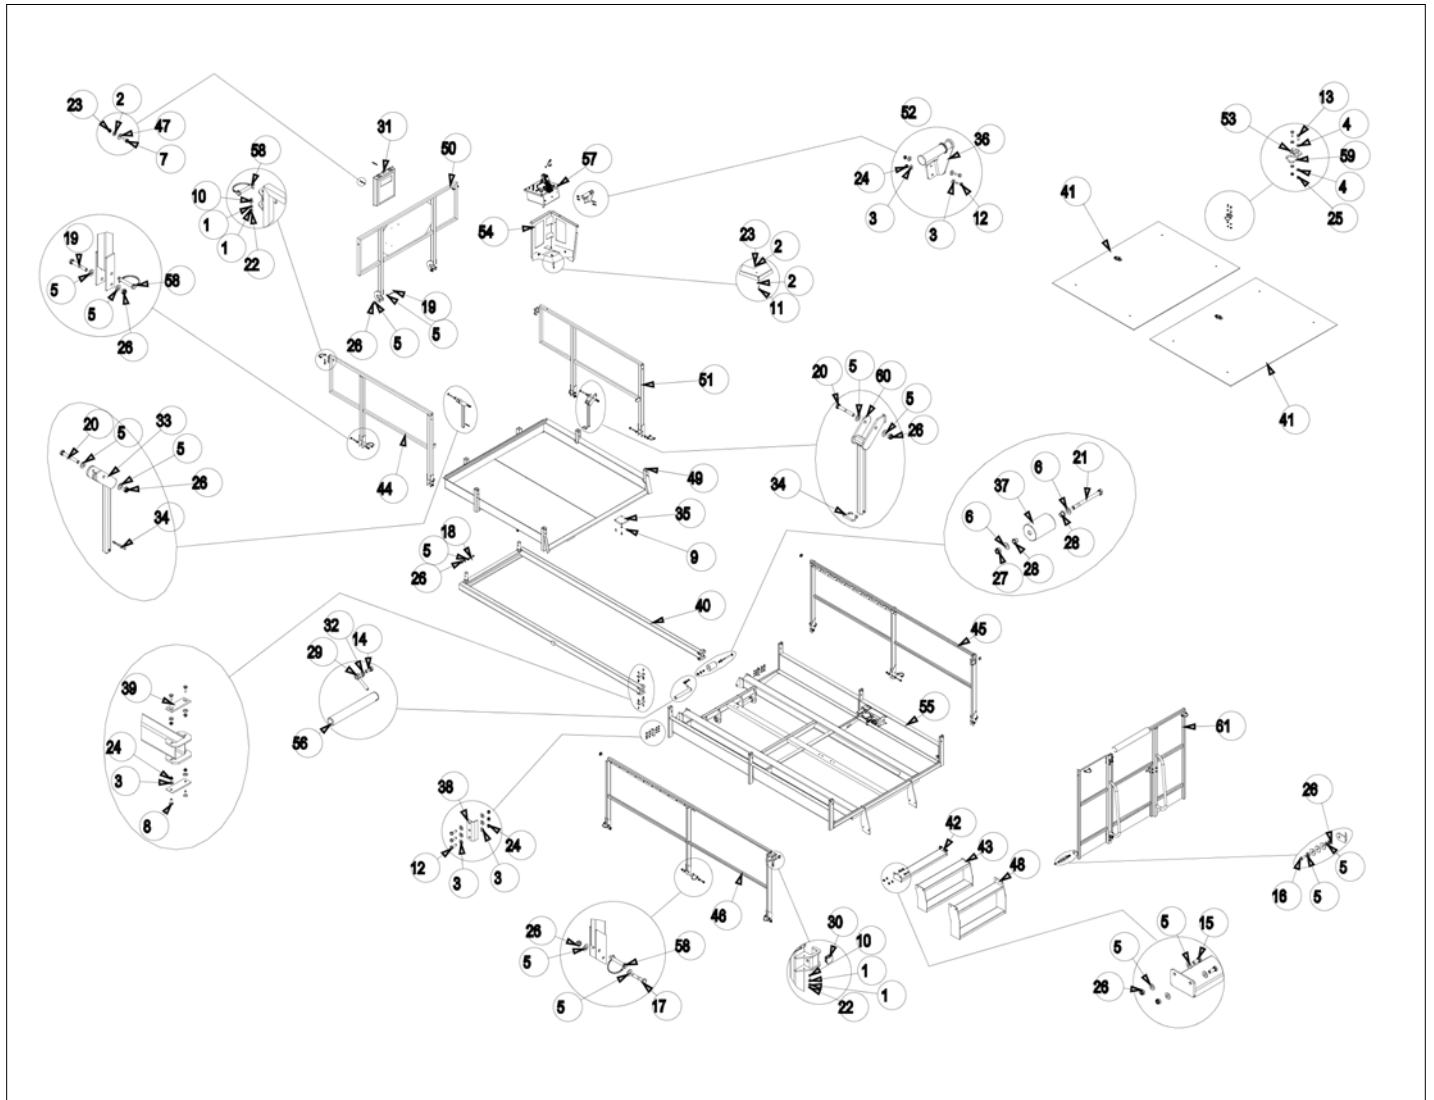

REPAIR PARTS

アイテム	部品番号	名前	数量	UOM
0	13935	Platform Weld		EA
1	3603 04	Plain Washer	12	EA
2	3603 05	Plain Washer	16	EA
3	3603 06	Plain Washer	24	EA
4	3603 08	Plain Washer	12	EA
5	3603 10	Plain Washer	44	EA
6	3603 12	Plain Washer	4	EA
7	3604 05016	Pan Head Screw	6	EA
8	3606 06020	Countersunk Socket Head Screw	8	EA
9	3606 06025	Countersunk Socket Head Screw	8	EA
10	3610 04016	Metric Bolt	4	EA
11	3610 05020	Metric Bolt	4	EA
12	3610 06020	Metric Bolt	8	EA
13	3610 08025	Metric Bolt	6	EA
14	3610 10020	Metric Bolt	2	EA
15	3610 10025	Metric Bolt	4	EA
16	3610 10030	Metric Bolt	2	EA
17	3610 10050	Metric Bolt	6	EA
18	3610 10060	Metric Bolt	2	EA
19	3610 10070	Metric Bolt	6	EA
20	3610 10075	Metric Bolt	2	EA
21	3610 12130	Metric Bolt	2	EA
22	3611 04	Metric Nyloc Nut	4	EA
23	3611 05	Metric Nyloc Nut	11	EA
24	3611 06	Metric Nyloc Nut	16	EA
25	3611 08	Metric Nylock Nut	6	EA
26	3611 10	Metric Nyloc Nut	22	EA
27	3611 12	Metric Nyloc Nut	2	EA
28	3626 2	Flanged Permaglide Bush	4	EA