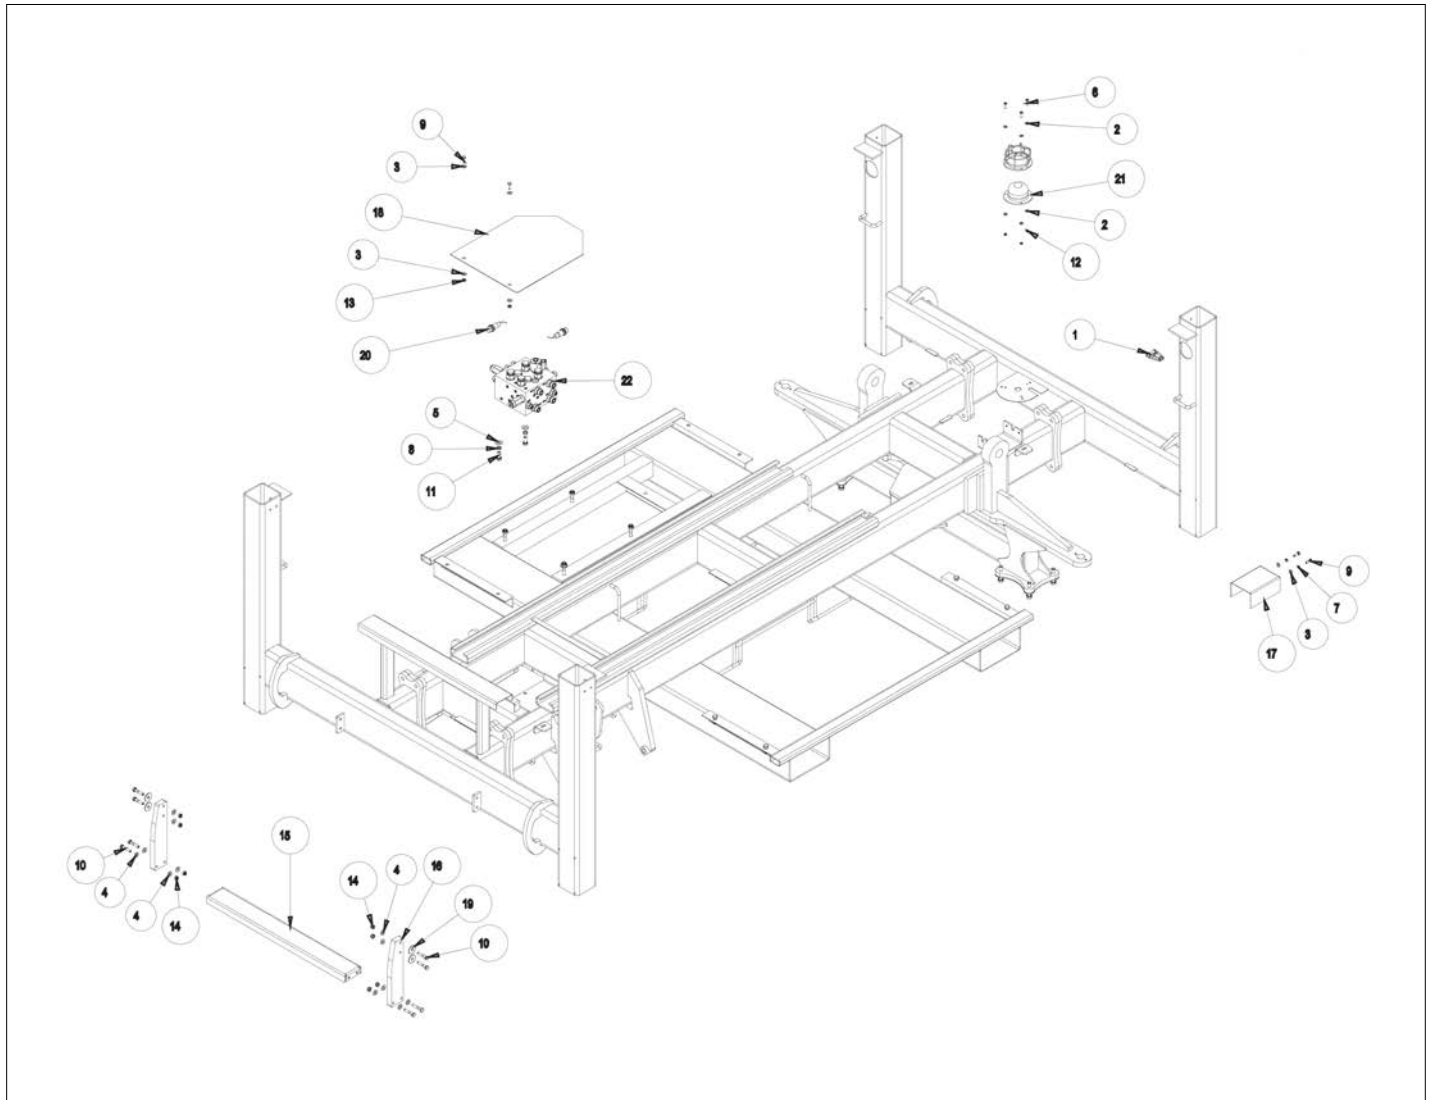

REPAIR PARTS

アイテム	部品番号	名前	数量	UOM
1	1273 2	Level Bubble, T Shape	1	EA
2	3603 05	Plain Washer	6	EA
3	3603 06	Plain Washer	6	EA
4	3603 08	Plain Washer	12	EA
5	3603 10	Plain Washer	2	EA
6	3604 05020	Pan Head Screw	3	EA
7	3605 06	Spring Washer	2	EA
8	3605 10	Spring Washer	2	EA
9	3610 06020	Metric Bolt	4	EA
10	3610 08040	Metric Bolt	8	EA
11	3610 10025	Metric Bolt	6	EA
12	3611 05	Metric Nyloc Nut	3	EA
13	3611 06	Metric Nyloc Nut	2	EA
14	3611 08	Metric Nylock Nut	8	EA
15	12554 5	Step Foldment	1	EA
16	12554 6	Rubber Step Hanger	2	EA
17	12818	Bleed Down Cover	1	EA
18	13870	Cover 4WD Manifold	1	EA
19	60030 197	Fender Washer	4	EA
20	15085 03	Axle Prox	2	EA
21	514404 000	BEACON WITH GUARD ANBER FLASHING	1	EA
22	13780A	Manifold Assembly, 4WD SR V4	1	EA