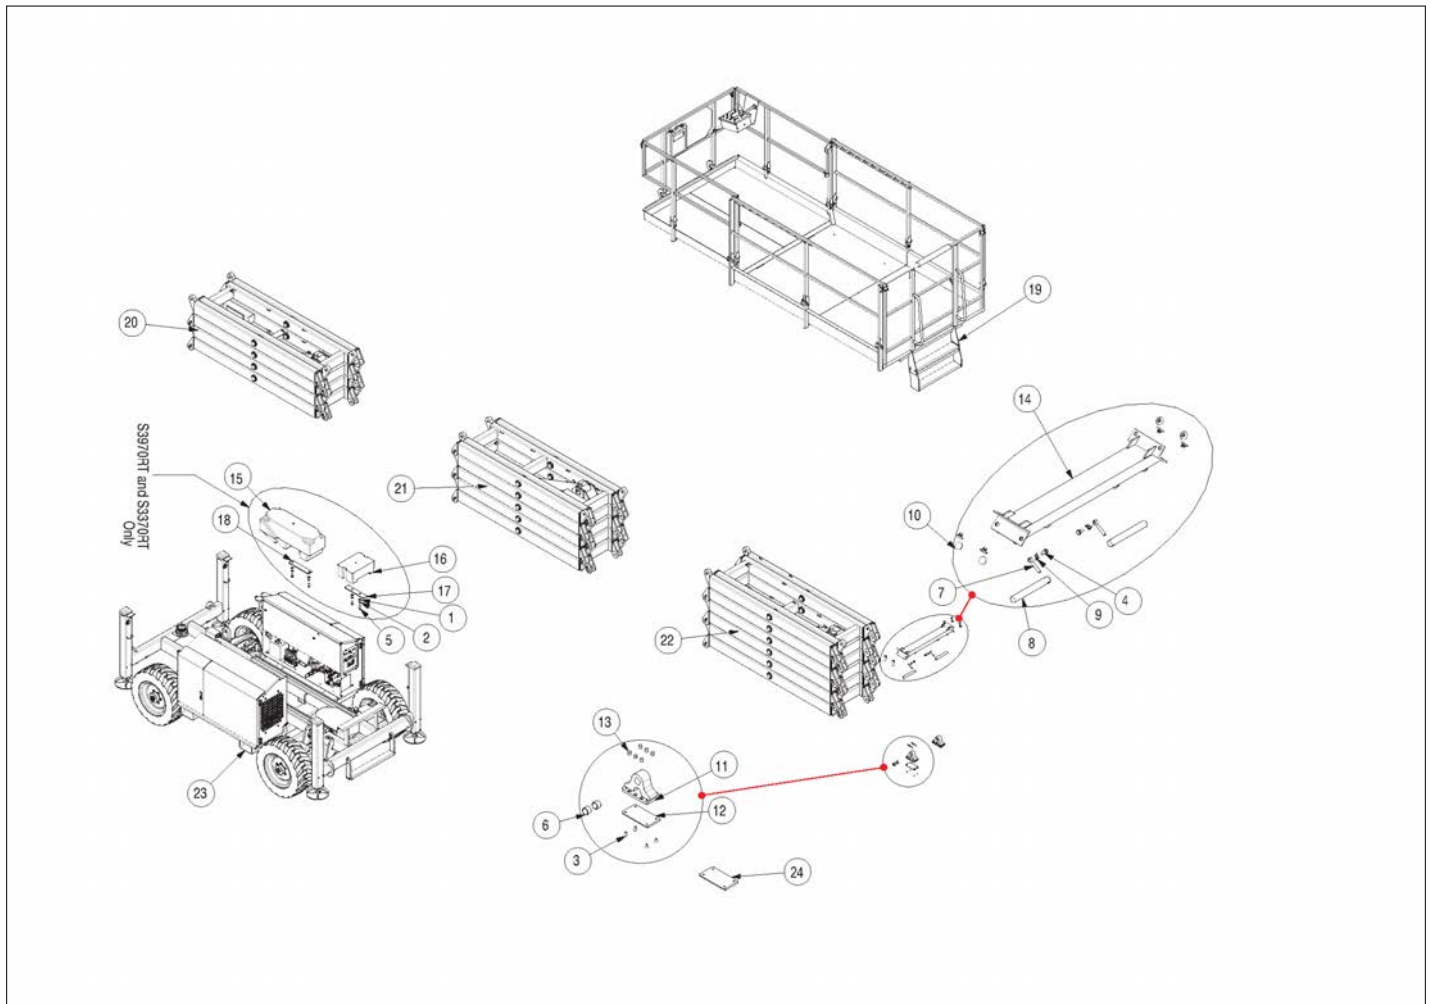

REPAIR PARTS

アイテム	部品番号	名前	数量	UOM
1	3603 16	Plain Washer	4	EA
2	3605 16	Spring Washer	4	EA
3	3606 06016	Countersunk Socket Head Screw	8	EA
4	3610 10020	Metric Bolt	2	EA
5	3610 16040	Metric Bolt	4	EA
6	3624 19	Permaglide Bush	4	EA
7	8626	Pin Keeper	2	EA
8	9792	Pin	2	EA
9	11492 3	Tab Washer	2	EA
10	11658 20	Wear Plug	8	EA
11	12566	Sliding Block Weld	2	EA
12	12566 2	Wear Pad Slider Block (Bottom)	2	EA
13	12566 3	Slider Block Top	12	EA
14	12589	Slider Bar Weld	1	EA
15	13117 1	Counterweight Front	1	EA
16	13117 2	Counterweight Rear	1	EA
17	13117 4	Strap, Rear Counterweight	1	EA
18	13117 5	Strap, Front Counterweight	1	EA
19		Base Assembly	1	EA
20		Base Assembly	1	EA
21		Base Assembly	1	EA
22		Base Assembly	1	EA
23		Base Assembly	1	EA
24	15201 09	Slider Block Shim 0.9mm	2	EA
	15201 12	Slider Block Shim 1.2mm	2	EA
	15201 16	Slider Block Shim 1.6mm	2	EA
	15201 20	Slider Block Shim 2mm	2	EA