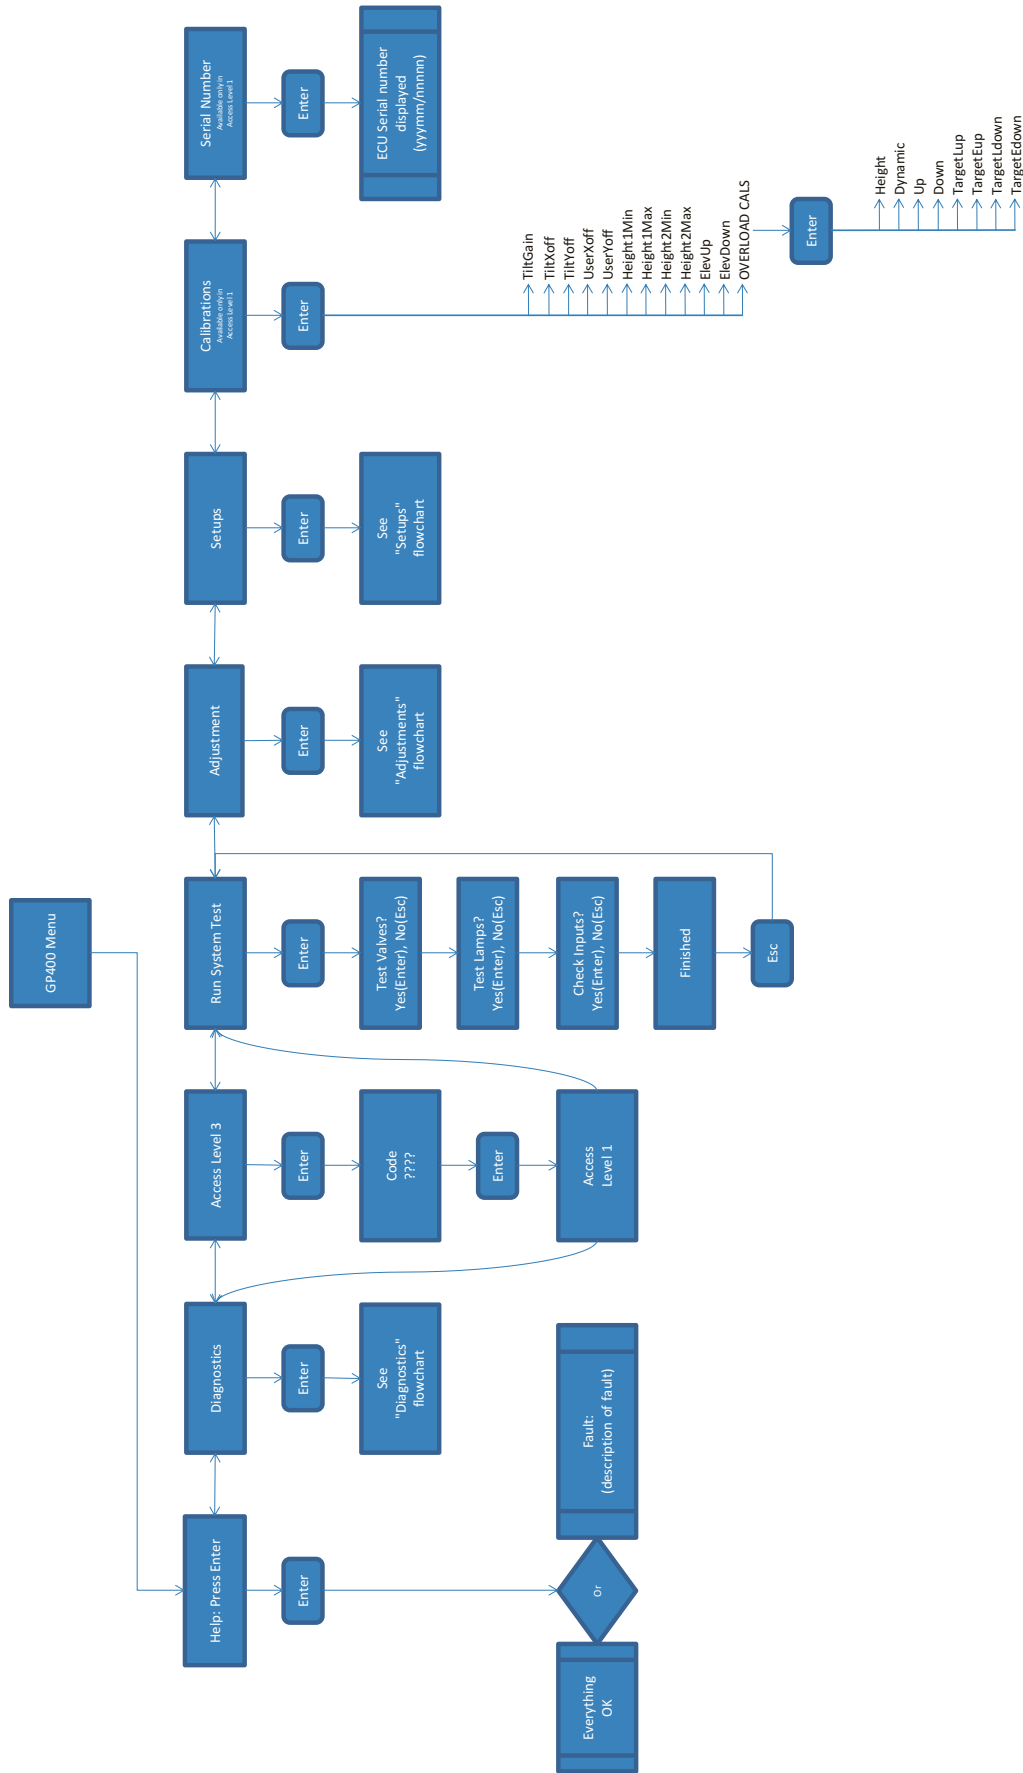

V4 Machine Looms

Item	Part No	Qty	Description
1	13832	1	Loom - Axle V4
2	13818-01	1	Loom - Control Extn V4
3	13835	1	Loom - Engine D902, V4
4	13834	1	Loom - Hydraulic Cabinet V4
5	13831	1	Loom - Outrigger V4
6	13836	1	Loom - Stack EzLift V4
7	3649-30	1	Battery Cable Red
8	13817-02	1	Loom - Control V4 (S2770RT Only)
9	13817-03	1	Loom - Control V4 (S3370RT Only)
10	13844	1	Loom - Bleed Down V4 (S3370RT Only)
11	13817-04	1	Loom - Control V4 (S3970RT Only)
12	13844	1	Loom - Bleed Down V4 (S3970RT Only)
13	13828	1	Loom Kit - 24V V4 (Bi Energy Option)
14	13827	1	Battery Cable Kit V4 (Bi Energy Option)

V5+ Machine Looms

Item	Part No	Qty	Description
1	15011	1	Loom - Axle V5
2	14032-01	1	Loom - Control Extn V4
3	13835	1	Loom - Engine D902, V4
4	13834	1	Loom - Hydraulic Cabinet V4
5	15010	1	Loom - Outrigger V5
6	15012	1	Loom - Stack EzLift V5
7	3649-30	1	Battery Cable Red
8	13817-02	1	Loom - Control V4 (S2770RT Only)
9	13817-03	1	Loom - Control V4 (S3370RT Only)
10	13844	1	Loom - Bleed Down V4 (S3370RT Only)
11	13817-04	1	Loom - Control V4 (S3970RT Only)
12	13844	1	Loom - Bleed Down V4 (S3970RT Only)
13	13828	1	Loom Kit - 24V V4 (Bi Energy Option)
14	13827	1	Battery Cable Kit V4 (Bi Energy Option)

GP400I/O menu main