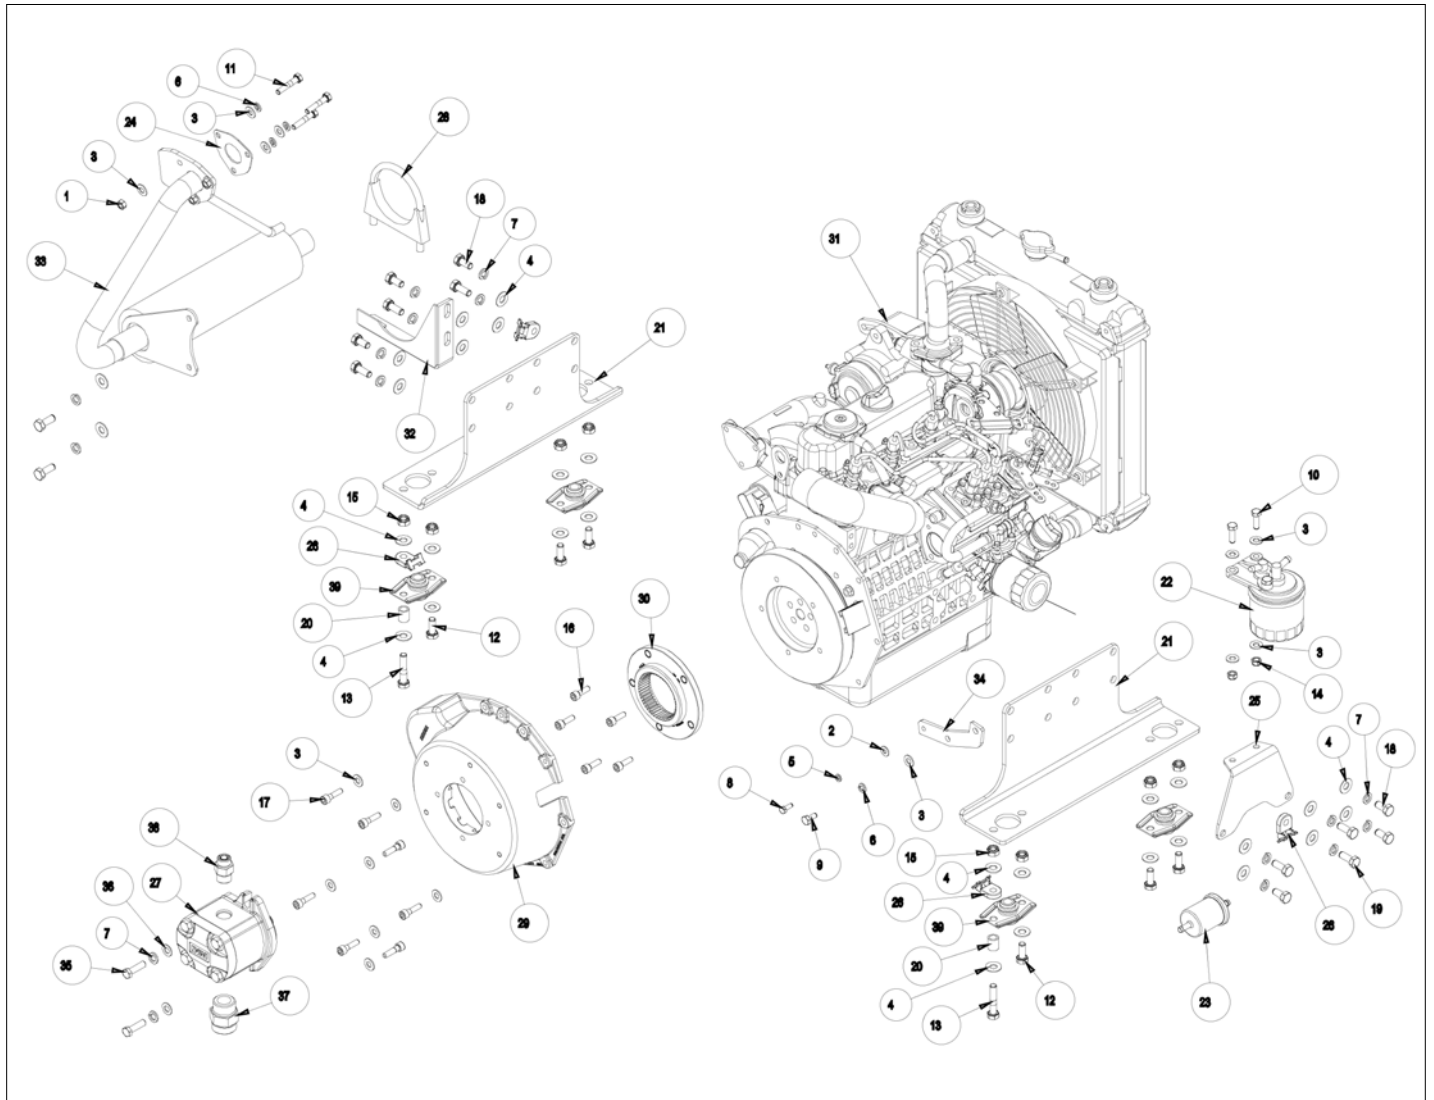

REPAIR PARTS

アイテム	部品番号	名前	数量	UOM
0	15116	Kubota D902 T4 Engine Assembly	1	EA
1	3602 08	Metric Hex Nut	3	EA
2	3603 06	Plain Washer	1	EA
3	3603 08	Plain Washer	18	EA
4	3603 10	Plain Washer	30	EA
5	3605 06	Spring Washer	1	EA
6	3605 08	Spring Washer	4	EA
7	3605 10	Spring Washer	16	EA
8	3610 06016	Metric Bolt	1	EA
9	3610 08016	Metric Bolt	1	EA
10	3610 08025	Metric Bolt	2	EA
11	3610 08040	Metric Bolt	3	EA
12	3610 10025	Metric Bolt	6	EA
13	3610 10050	Metric Bolt	2	EA
14	3611 08	Metric Nylock Nut	2	EA
15	3611 10	Metric Nyloc Nut	8	EA
16	3613 08025	Socket Head Cap Screw	5	EA
17	3613 08030	Socket Head Cap Screw	7	EA
18	3617 10020	Metric Bolt	6	EA
19	3617 10025	Metric Bolt	8	EA
20	12036 5	Sliding Spacer	2	EA
21	12944	Engine Mount Feet	2	EA
22	13086 01	Fuel Filter, Kubota	1	EA
22	7630978	Fuel Filter Element (Not Shown)	1	EA
23	13086 07	Fuel Filter	1	EA
23	7630953	PRE FUEL FILTER	1	EA
24	13086 08	Manifold Flange 3 Bolt	1	EA
25	13095	Fuel Filter Bracket	1	EA
26	13164	Cable Tie Mount M10	4	EA